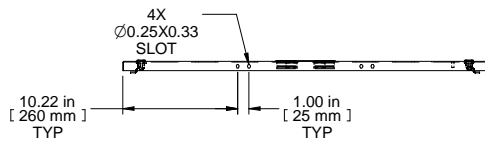

BOTTOM VIEW

Item Number	Title	Quantity
1	C4 - VENTED SIDE PANEL	1
2	BLACK PLASTIC HANDLE	1
3	SLOTTED 1/4 TURN LATCH	4

PART NUMBERS

C4SP7736VBK1 | PAINTED BLACK TEXTURED

NOTES

Side Panels Sold in Pairs

1/4 Turn Locks Available

Français

Pour tous les détails sur nos produits,

svp veuillez consulter notre site www.hammondmfg.com

Les données sont sujettes à changement sans préavis.

**HAMMOND
MANUFACTURING®**

www.hammondmfg.com

PART NO. **C4SP7736V**