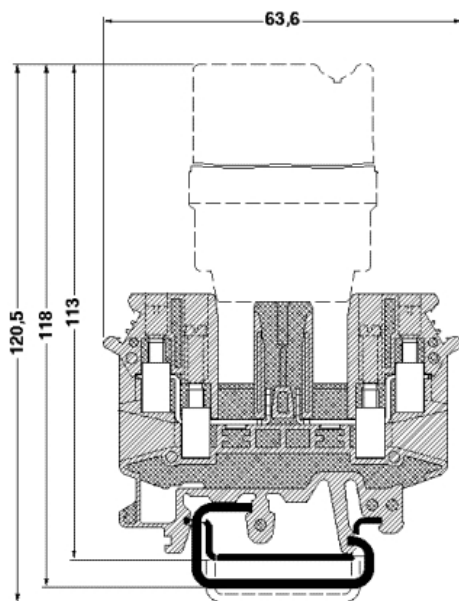

Technical data

General data	
Number of positions	3
Nominal voltage U_N	400 V (voltage is determined by the coupling connector.)

Nominal current I _N	16 A (current is determined by the coupling connector.)
Color	gray
Insulating material	PA
Width	20.8 mm
Height	63.6 mm
Depth	113 mm

Connection data

Conductor cross section solid min.	0.2 mm ²
Conductor cross section solid max.	4 mm ²
Conductor cross section stranded min.	0.2 mm ²
Conductor cross section stranded max.	4 mm ²
Conductor cross section AWG/kcmil min.	24
Conductor cross section AWG/kcmil max	12
Type of connection	Screw connection
Stripping length	7 mm
Screw thread	M3

Certificates / Approvals

Certification

CUL, GOST, UL

Accessories

Item	Designation	Description
Assembly		
1201442	E/UK	End clamp, for assembly on NS 32 or NS 35/7.5 DIN rail
0201595	FB-150 METER	Cross connection rail, for fixed bridging of identical inputs and outputs, made of Cu, nickel-plated, 1 m long
3004207	VS	Connection pin, Length: 1000 mm, Color: white
2303608	ZSR	Distance piece, metal, for branches of FB-150, with screw and thrust washer

Plug/Adapter

0201647	RPS	Reducing plug, Color: gray
---------	-----	----------------------------

Diagrams/Drawings

Dimensioned drawing

Schematic diagram

1-3 = fixed bridge, cross connection rail, spacer

- 1 = Coupling connector
- 2 = Coding
- 3 = Cover
- 4 = Basic termination block