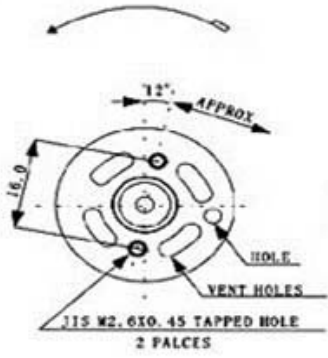

## Feature:

self-priming pump

Optimal For Voltage: 6V

Specification :

Working Voltage: 4v-12V

Working Current: 0.8A

Motor Diameter: 27mm

Water Pump lenght: 52mm

Drain Hole: 4mm

Weight:147g

**DIRECTION OF ROTATION**

**Part List:**

1 x water pump