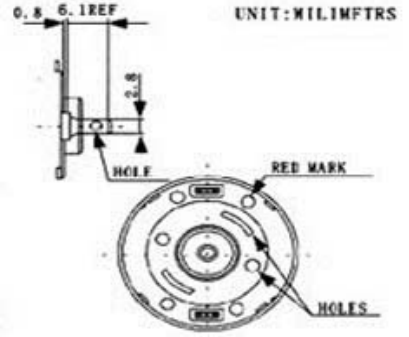

## Feature:

self-priming pump

Optimal For Voltage: 6V

Specification :

Working Voltage: 4v-12V

Working Current: 0.8A

Motor Diameter: 27mm

Water Pump lenght: 52mm

Drain Hole: 4mm

Weight:147g

**DIRECTION OF ROTATION**

**Part List:**

1 x water pump