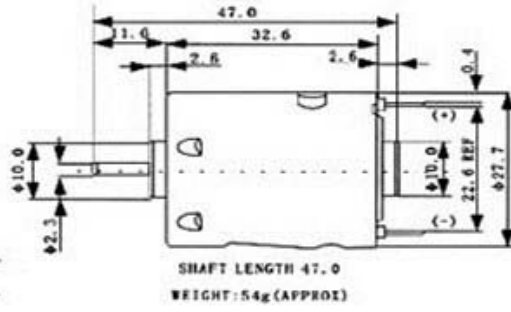

## Feature:

self-priming pump

Optimal For Voltage: 6V

Specification :

Working Voltage: 4v-12V

Working Current: 0.8A

Motor Diameter: 27mm

Water Pump lenght: 52mm

Drain Hole: 4mm

Weight:147g

**DIRECTION OF ROTATION**

**Part List:**

1 x water pump