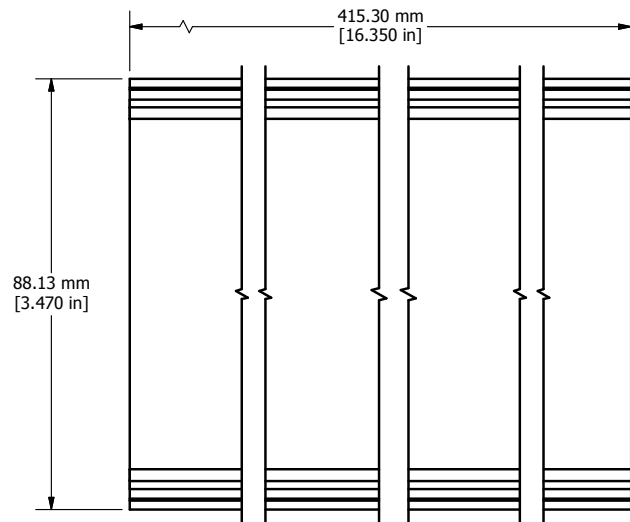

TOP VIEW

ISOMETRIC VIEW

INSIDE VIEW

PROFILE VIEW

| |
|--------------------------------------|
| RM2U19BKFP |
| Material - Extruded 6063 Aluminum |
| Finish - Black Textured Powder Paint |