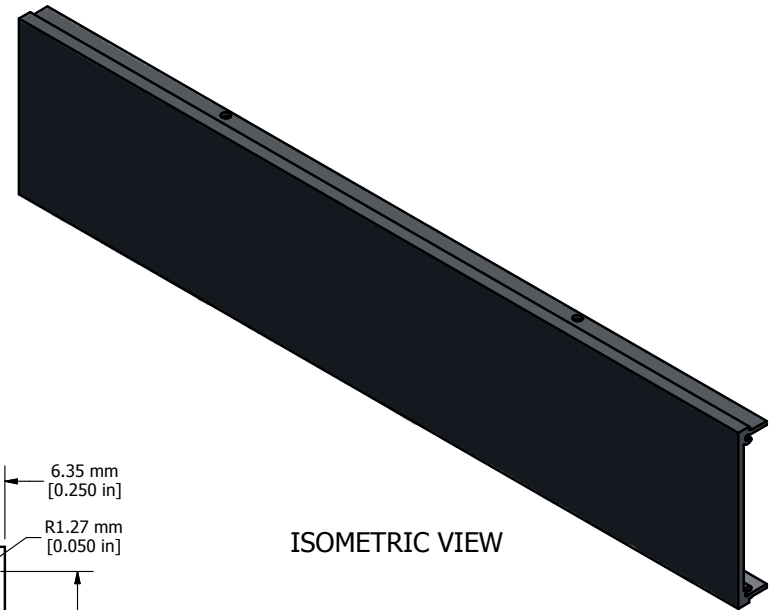

TOP VIEW

ISOMETRIC VIEW

INSIDE VIEW

PROFILE VIEW

| |
|--------------------------------------|
| RM2U19BKFP |
| Material - Extruded 6063 Aluminum |
| Finish - Black Textured Powder Paint |