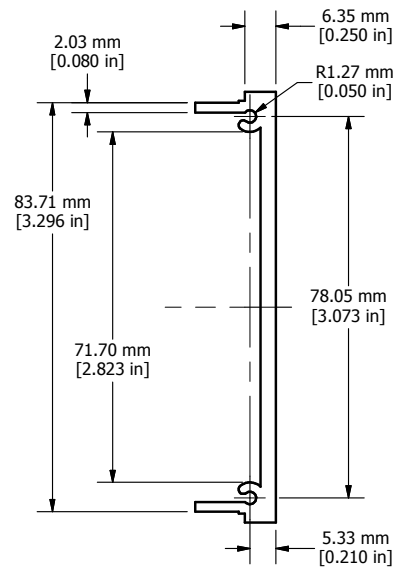

TOP VIEW

ISOMETRIC VIEW

INSIDE VIEW

PROFILE VIEW

| |
|--------------------------------------|
| RM2U19BKFP |
| Material - Extruded 6063 Aluminum |
| Finish - Black Textured Powder Paint |