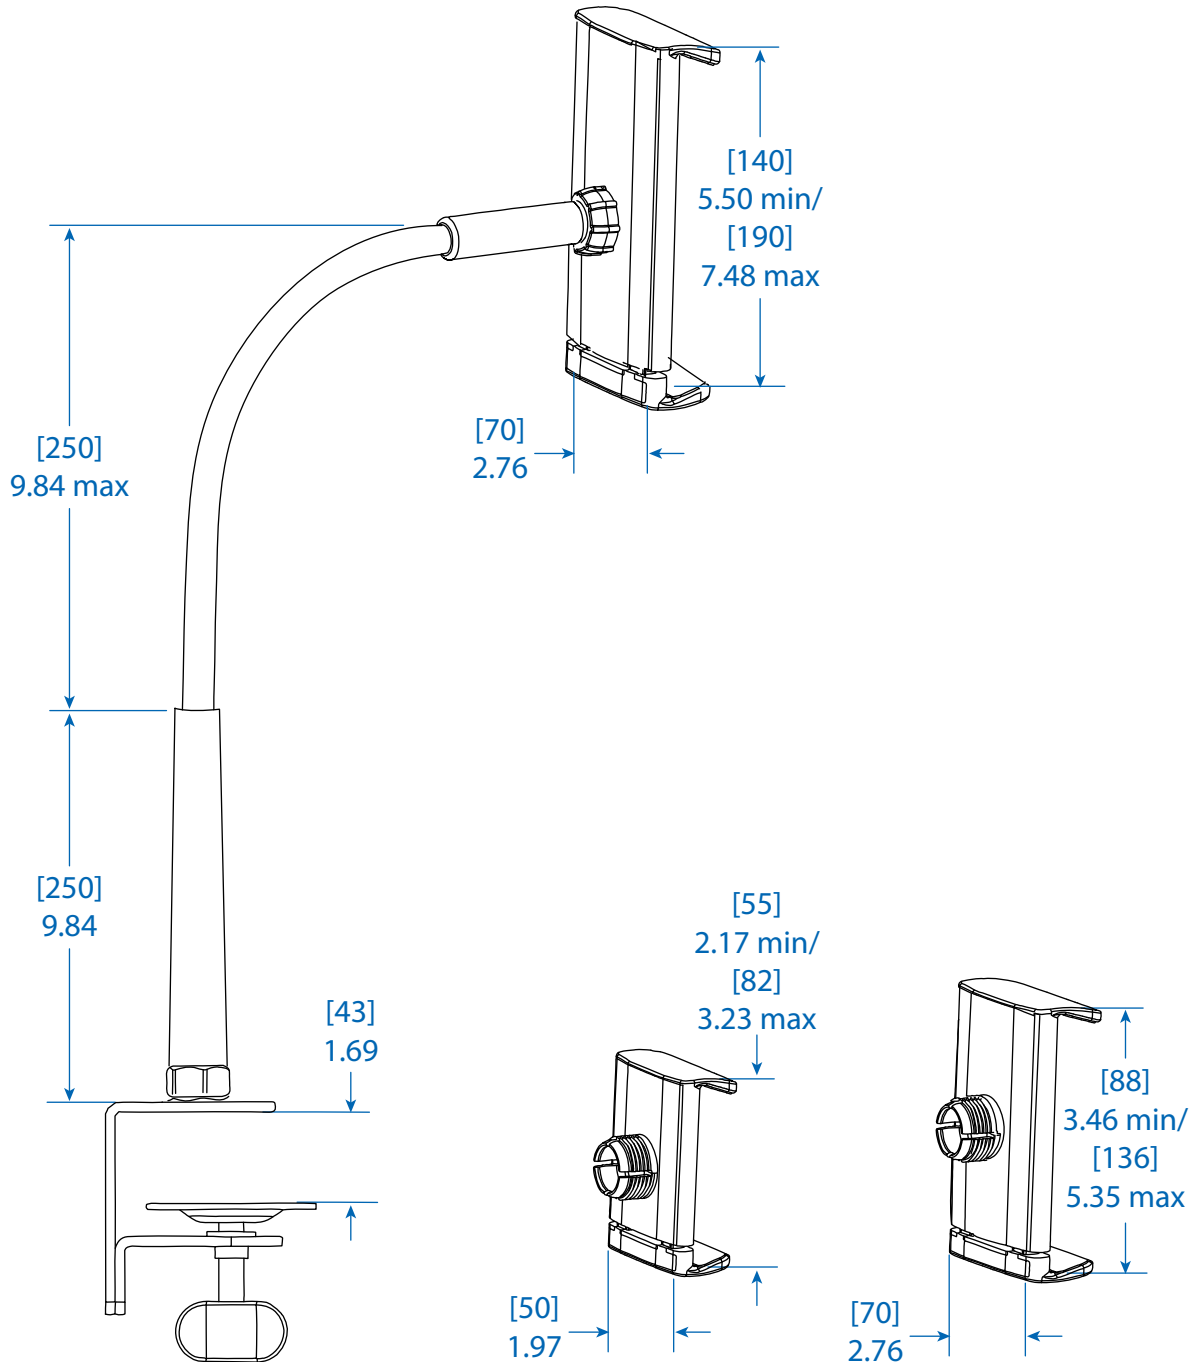

MODEL:

DDR0310SC

Dimensions: [mm] INCHES

Tripp Lite has a policy of continuous improvement. Specifications are subject to change without notice.

1111 W. 35th Street
Chicago, IL 60609 USA
773.869.1234
www.tripplite.com