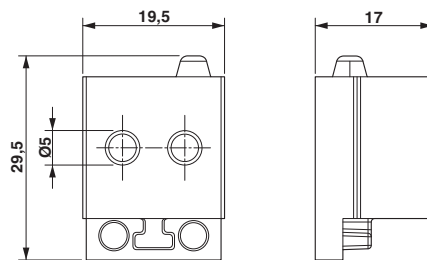

Technical data

Dimensions

| | |
|-------------------------|------------------|
| External cable diameter | 2x 4 mm ... 5 mm |
| Length | 29.5 mm |
| Width | 19.5 mm |
| Height | 17 mm |

Ambient conditions

Approval details

UL Recognized

cUL Recognized

GL

cULus Recognized

Drawings

Dimensional drawing

Dimensional drawing