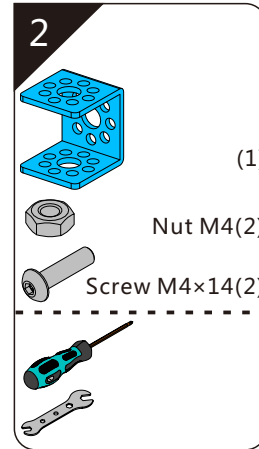

Mini Pan-Tilt Kit

9g Servo Motor

※为了避免用力过大使零件断裂，请使用小力拧螺丝。
 ※Gently tighten the screws to avoid any fracture caused by too much force.