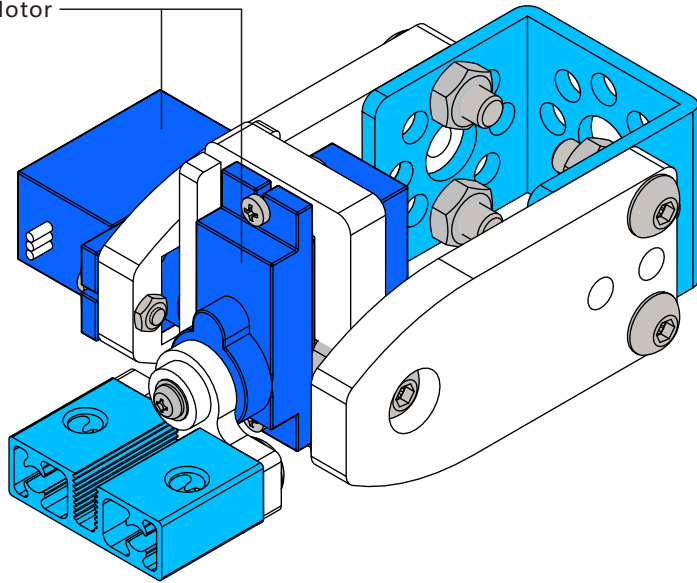

Mini Pan-Tilt Kit

9g Servo Motor

※为了避免用力过大使零件断裂，请使用小力拧螺丝。
 ※Gently tighten the screws to avoid any fracture caused by too much force.