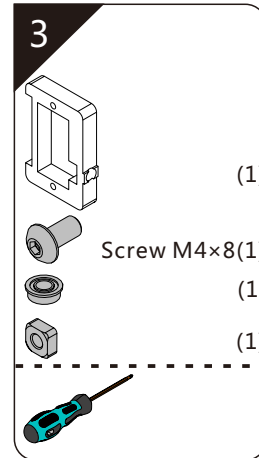

Mini Pan-Tilt Kit

9g Servo Motor

※为了避免用力过大使零件断裂，请使用小力拧螺丝。
 ※Gently tighten the screws to avoid any fracture caused by too much force.