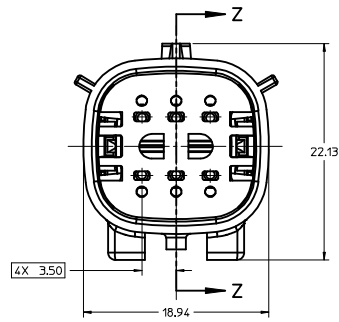

KEY CONFIGURATIONS

KEY A

KEY B

KEY C

KEY D

REVISED DEC NO. 01/2016-1297 DRAWN BY CHYK APPR: JDENG02 2016/03/07 AB	QUALITY SYMBOLS	GENERAL TOLERANCES (UNLESS SPECIFIED)	DIMENSION STYLE	SCALE	DESIGN UNITS	THIRD ANGLE PROJECTION
	▽=0	mm INCH	MM ONLY	4:1	METRIC	☉
	▽=0	4 PLACES ± --- ± ---	DRAWN BY DATE	TITLE		
	▽=0	3 PLACES ± --- ± ---	MDICK 2011/07/22	MX150 2X3 BLADE SEALED ASSEMBLY MAT SEAL		
▽=0	2 PLACES ± 0.10 ± ---	CHECKED BY DATE	MATERIAL NO. DOCUMENT NO.			
▽=0	1 PLACE ± 0.3 ± ---	MDICK 2011/12/19	SEE BOM SD-33482-061			
▽=0	0 PLACE ± ±	APPROVED BY DATE	SIZE D THIS DRAWING CONTAINS INFORMATION THAT IS PROPRIETARY TO MOLEX INCORPORATED AND SHOULD NOT BE USED WITHOUT WRITTEN PERMISSION			
		ANGULAR ± 3 °	SHEET NO. 2 OF 9			
		DRAFT WHERE APPLICABLE MUST REMAIN WITHIN DIMENSIONS				

BLADE SEALED ASSEMBLY

OPTIONAL LASER MARKING ON THIS SURFACE SEE NOTE 3g

Partial X-X
SCALE 4:1

PRIMARY LOCK REINFORCEMENT (PLR) SHOWN
IN PRE-STAGED POSITION
SECTION Z-Z

PRIMARY LOCK REINFORCEMENT (PLR) SHOWN
IN FINAL-LOCK POSITION
SECTION Y-Y

CHARTED DIMENSIONS	
CONFIGURATION	A
MX150 2X3 BLADE SEALED ASSEMBLY - STANDARD	53.85
MX150 2X3 BLADE SEALED ASSEMBLY - LENGTHENED	55.85

REVISED IEC NO. UAU2016-1297 DRAWN BY CHYK APPR: JENGGZ 2016/03/07 2016/03/07 AB	QUALITY SYMBOLS	GENERAL TOLERANCES (UNLESS SPECIFIED)	DIMENSION STYLE	SCALE	DESIGN UNITS	THIRD ANGLE PROJECTION
	∇=0 ∇=0 ∇=0	mm INCH 4 PLACES ± --- ± --- 3 PLACES ± --- ± --- 2 PLACES ± 0.10 ± --- 1 PLACE ± 0.3 ± --- 0 PLACE ± ±	MM ONLY	4:1	METRIC	M 3 A
	DRAWN BY MDICK DATE 2011/07/22 CHECKED BY MDICK DATE 2011/12/19 APPROVED BY	ANGULAR ± 3 ° DRAFT WHERE APPLICABLE MUST REMAIN WITHIN DIMENSIONS	MATERIAL NO. SEE BOM SIZE D	TITLE MX150 2X3 BLADE SEALED ASSEMBLY MAT SEAL molex DOCUMENT NO. SD-33482-061	SHEET NO. 3 OF 9	
	THIS DRAWING CONTAINS INFORMATION THAT IS PROPRIETARY TO MOLEX INCORPORATED AND SHOULD NOT BE USED WITHOUT WRITTEN PERMISSION					