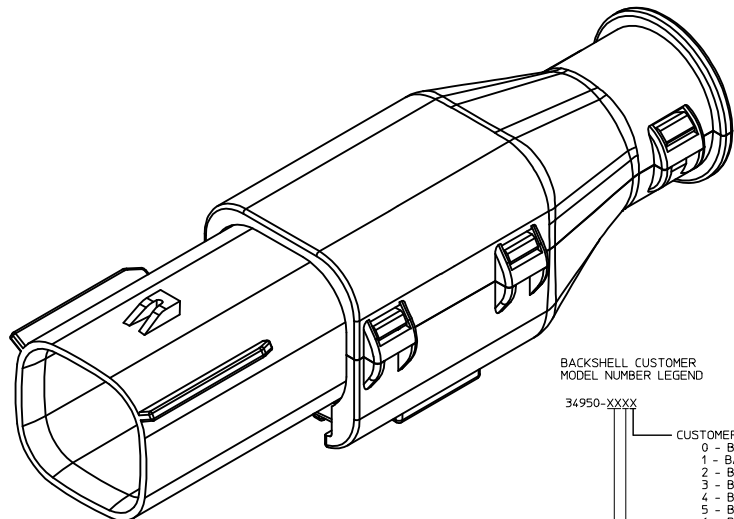

BACKSHELL NOTES

BACKSHELL NOTES: VALID UNLESS OTHERWISE SPECIFIED

1. GENERAL:

- a. APPLICATION SPECIFICATION SEE: AS-34951-001
- -DESIGNED TO MATE WITH BLADE SEALED ASSEMBLY SPECIFIED IN MOLEX DRAWING SD-33482-061.
- -SYSTEM TO BE USED WITH WIRE WITHIN DIAMETER RANGE OF 1.2mm TO 2.69mm.
- -COMPONENTS ARE OPTIONAL AND MUST BE PURCHASED SEPARATELY
- -BACKSHELL DESIGN IS OWNED BY SCHLEMMER
- -FOR ADDITIONAL INFORMATION SEE THE BACKSHELL COMPONENT DRAWING SD-34950-0001.

BACKSHELL CUSTOMER MODEL NUMBER LEGEND

34950-XXXX

CUSTOMER MODEL COMPONENTS

BACKSHELL FEATURES

- 1 - WITH RIBS
- 2 - WITHOUT RIBS

MX150 CIRCUIT SIZE 04, 06, 08, 12, 16, 20

REVISED EC NO. UAU2016-1297 DRAWN BY CHKD: AB	2016/03/01 2016/03/07 APP: JDENG02	DESCRIPTION	QUALITY SYMBOLS		GENERAL TOLERANCES (UNLESS SPECIFIED)		DIMENSION STYLE		SCALE	DESIGN UNITS	THIRD ANGLE PROJECTION
			▽=0	▽=0	▽=0	mm	INCH	MM ONLY	4:1	METRIC	
			4 PLACES	±	---	±	---	DRAWN BY	DATE	TITLE	
			3 PLACES	±	---	±	---	MDICK	2011/07/22		
			2 PLACES	±	0.10	±	---	CHECKED BY	DATE		
			1 PLACE	±	0.3	±	---	MDICK	2011/12/19		
			0 PLACE	±		±	---	APPROVED BY	DATE		
			ANGULAR ± 3 °			MATERIAL NO.		DOCUMENT NO.		SHEET NO.	
			DRAFT WHERE APPLICABLE MUST REMAIN WITHIN DIMENSIONS			SEE BOM		SD-33482-061		5 OF 9	
SIZE D THIS DRAWING CONTAINS INFORMATION THAT IS PROPRIETARY TO MOLEX INCORPORATED AND SHOULD NOT BE USED WITHOUT WRITTEN PERMISSION