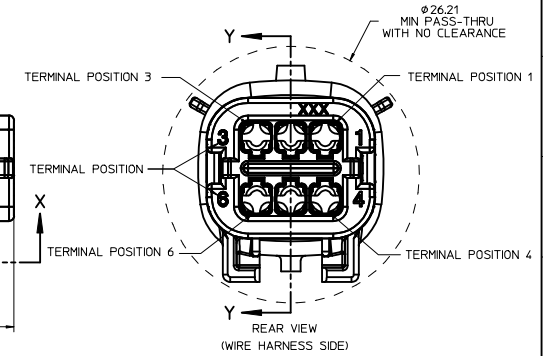

KEY CONFIGURATIONS

KEY A

KEY B

KEY C

KEY D

REVISED DEC NO. 01/2016-1297 DRAWN BY CHYK APPR: JDENG02 2016/03/07 AB	QUALITY SYMBOLS	GENERAL TOLERANCES (UNLESS SPECIFIED)	DIMENSION STYLE	SCALE	DESIGN UNITS	THIRD ANGLE PROJECTION
	▽=0	mm INCH	MM ONLY	4:1	METRIC	☉
	▽=0	4 PLACES ± --- ± ---	DRAWN BY DATE	TITLE		
	▽=0	3 PLACES ± --- ± ---	MDICK 2011/07/22	MX150 2X3 BLADE SEALED ASSEMBLY MAT SEAL		
▽=0	2 PLACES ± 0.10 ± ---	CHECKED BY DATE	MATERIAL NO. DOCUMENT NO.			
▽=0	1 PLACE ± 0.3 ± ---	MDICK 2011/12/19	SEE BOM SD-33482-061			
▽=0	0 PLACE ± ±	APPROVED BY DATE	SIZE D THIS DRAWING CONTAINS INFORMATION THAT IS PROPRIETARY TO MOLEX INCORPORATED AND SHOULD NOT BE USED WITHOUT WRITTEN PERMISSION			
		ANGULAR ± 3 °	SHEET NO. 2 OF 9			
		DRAFT WHERE APPLICABLE MUST REMAIN WITHIN DIMENSIONS				

BLADE SEALED ASSEMBLY

OPTIONAL LASER MARKING ON THIS SURFACE SEE NOTE 3g

Partial X-X
SCALE 4:1

PRIMARY LOCK REINFORCEMENT (PLR) SHOWN
IN PRE-STAGED POSITION
SECTION Z-Z

PRIMARY LOCK REINFORCEMENT (PLR) SHOWN
IN FINAL-LOCK POSITION
SECTION Y-Y