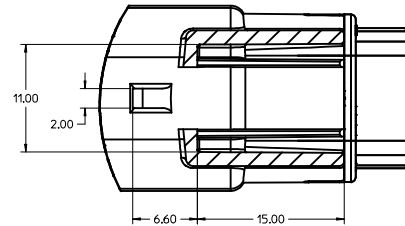

KEY CONFIGURATIONS

KEY A

KEY B

KEY C

KEY D

REVISED DEC NO. 01/2016-1297 DRAWN BY CHYK APPR: JDENG02 2016/03/07 AB	QUALITY SYMBOLS	GENERAL TOLERANCES (UNLESS SPECIFIED)	DIMENSION STYLE	SCALE	DESIGN UNITS	THIRD ANGLE PROJECTION
	▽=0	mm INCH	MM ONLY	4:1	METRIC	☉
	▽=0	4 PLACES ± --- ± ---	DRAWN BY DATE	TITLE		
	▽=0	3 PLACES ± --- ± ---	MDICK 2011/07/22	MX150 2X3 BLADE SEALED ASSEMBLY MAT SEAL		
▽=0	2 PLACES ± 0.10 ± ---	CHECKED BY DATE	MATERIAL NO. DOCUMENT NO.			
▽=0	1 PLACE ± 0.3 ± ---	MDICK 2011/12/19	SEE BOM SD-33482-061			
▽=0	0 PLACE ± ±	APPROVED BY DATE	SIZE D THIS DRAWING CONTAINS INFORMATION THAT IS PROPRIETARY TO MOLEX INCORPORATED AND SHOULD NOT BE USED WITHOUT WRITTEN PERMISSION			
		ANGULAR ± 3 °	SHEET NO. 2 OF 9			
		DRAFT WHERE APPLICABLE MUST REMAIN WITHIN DIMENSIONS				

BLADE SEALED ASSEMBLY

OPTIONAL LASER MARKING ON THIS SURFACE SEE NOTE 3g

Partial X-X
SCALE 4:1

PRIMARY LOCK REINFORCEMENT (PLR) SHOWN
IN PRE-STAGED POSITION
SECTION Z-Z

PRIMARY LOCK REINFORCEMENT (PLR) SHOWN
IN FINAL-LOCK POSITION
SECTION Y-Y

CHARTED DIMENSIONS	
CONFIGURATION	A
MX150 2X3 BLADE SEALED ASSEMBLY - STANDARD	53.85
MX150 2X3 BLADE SEALED ASSEMBLY - LENGTHENED	55.85

REVISED IEC NO. UAU2016-1297 DRAWN BY CHYK APPR: JENGGZ 2016/03/07 2016/03/07 AB	QUALITY SYMBOLS	GENERAL TOLERANCES (UNLESS SPECIFIED)	DIMENSION STYLE	SCALE	DESIGN UNITS	THIRD ANGLE PROJECTION
	∇=0 ∇=0 ∇=0	mm INCH 4 PLACES ± --- ± --- 3 PLACES ± --- ± --- 2 PLACES ± 0.10 ± --- 1 PLACE ± 0.3 ± --- 0 PLACE ± ±	MM ONLY	4:1	METRIC	M 3 A
	DRAWN BY MDICK DATE 2011/07/22 CHECKED BY MDICK DATE 2011/12/19 APPROVED BY	ANGULAR ± 3 ° DRAFT WHERE APPLICABLE MUST REMAIN WITHIN DIMENSIONS	MATERIAL NO. SEE BOM SIZE D	TITLE MX150 2X3 BLADE SEALED ASSEMBLY MAT SEAL molex DOCUMENT NO. SD-33482-061	SHEET NO. 3 OF 9	
	THIS DRAWING CONTAINS INFORMATION THAT IS PROPRIETARY TO MOLEX INCORPORATED AND SHOULD NOT BE USED WITHOUT WRITTEN PERMISSION					