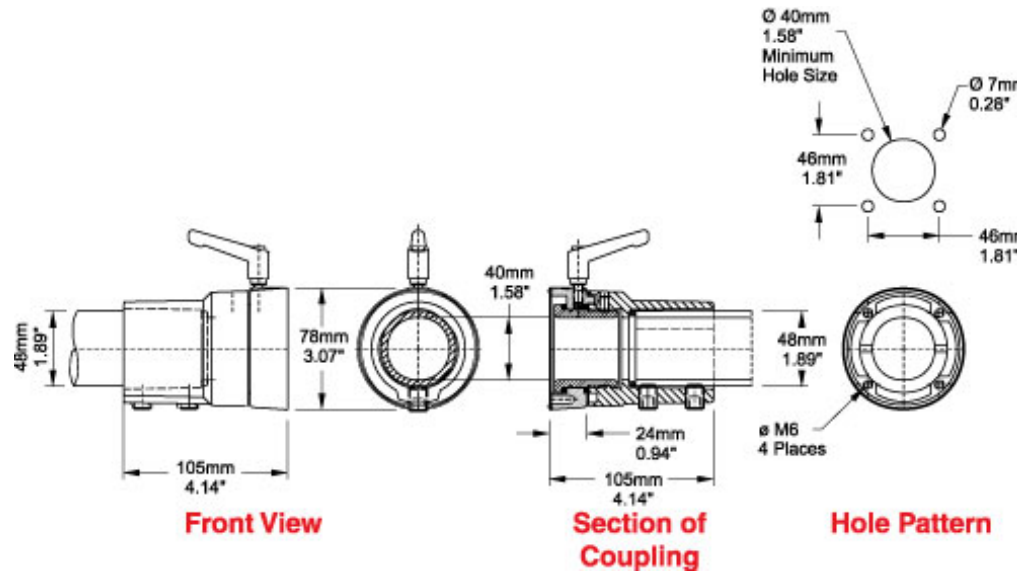

Tara Plus Coupling *TPSSC Series*

- Attaches to enclosure.
- Accepts 48mm round tube. perpendicular to enclosure top/bottom.
- Die-cast Aluminum G Al Si 12.
- Adjustable torque resistance.
- Rotates 300°.

| Part No. | Mounting Position |
|--------------|-------------------|
| R149-025-500 | Top |
| R149-025-501 | Bottom |

Data subject to change without notice