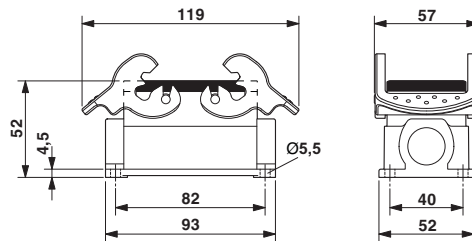

Housing - HC-B 10-SMQ-52/O1PG16 - 1673481

Technical data

General

Locking type	with double locking latch
No. of cable outlets	1
Cable outlet	lateral
Screw connection	none
Type of the screw connection	1x Pg16
Housing material	Aluminum die-cast
Housing surface material	Powder-coated, gray
Seal material	NBR
Material lock	Stainless steel, handle: PA
Material grip body interlock	PA

Environmental Product Compliance

China RoHS	Environmentally friendly use period: unlimited = EFUP-e
	No hazardous substances above threshold values

Drawings

Dimensional drawing

Dimensional drawing

Classifications

eCl@ss

eCl@ss 4.0	27140816
eCl@ss 4.1	27140816
eCl@ss 5.0	27143424
eCl@ss 5.1	27143424
eCl@ss 6.0	27143424
eCl@ss 7.0	27440209
eCl@ss 8.0	27440202
eCl@ss 9.0	27440202