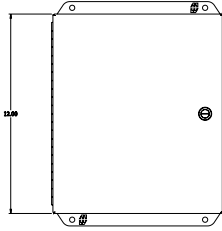

**PART No. EJ12108**  
 for more information visit  
[www.hammfg.com](http://www.hammfg.com)  
 Data subject to change without notice  
 Isometric drawing Not to Scale

TOP VIEW

ISOMETRIC VIEW

INNER PANEL

BACK VIEW

SIDE VIEW

FRONT VIEW

SIDE VIEW

BOTTOM VIEW