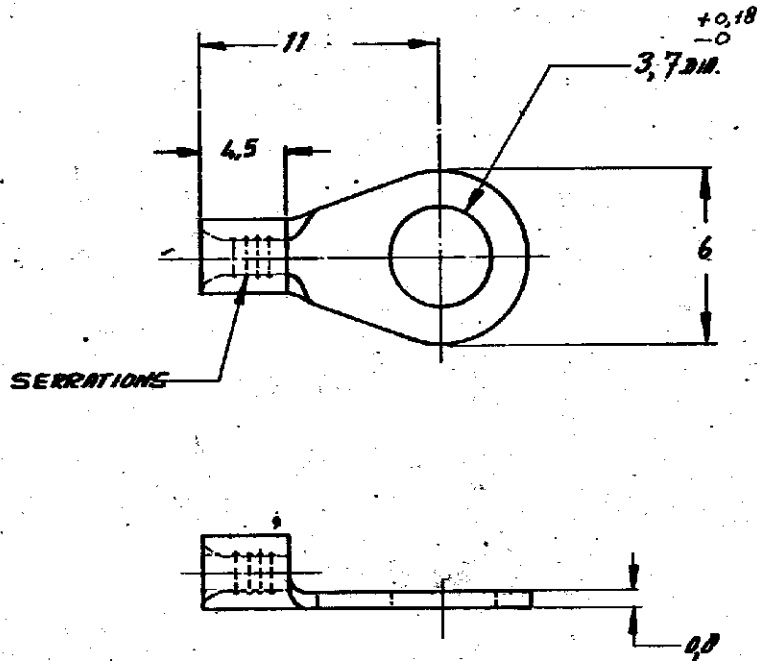

DRAWING MADE IN AMERICAN PROJECTION

C-165292-E

DRAWING IN M.M. DO NOT SCALE PRINT

165292	COPPER	TINPLATED
ORDER NO.	MATERIAL	PLATING
DR R. J. HONDT.	DATE 7-1-67	CHK DATE 7-6-67

CUSTOMER COPY FOR REFERENCE ONLY			
©1967 BY AMP-HOLLAND N.V. ALL RIGHTS RESERVED A-M.P. PRODUCTS COVERED BY PATENTS AND/OR PATENTS PENDING.			 AMP-HOLLAND N.V. ROTTERDAM HOLLAND
WIRE-RANGE Q5-1	INSUL-RANGE —	TYPE - DIM - SOLISTRAND	
SCALE —	LOC H	SIZE A	NO C-165292-E
NAME RINGTONGUE stud. M 35			REV D