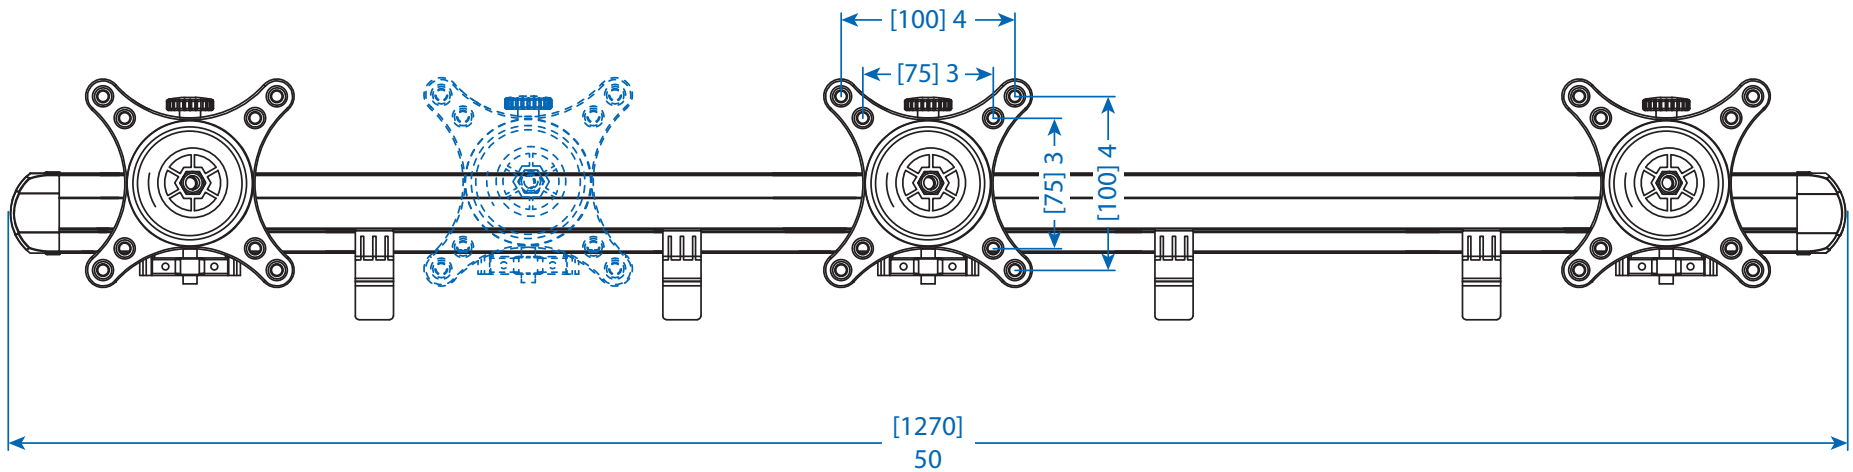

MODEL:

# DMR1015X3

Dimensions: [mm] INCHES

Tripp Lite has a policy of continuous improvement. Specifications are subject to change without notice.

1111 W. 35th Street  
Chicago, IL 60609 USA  
773.869.1234  
[www.tripplite.com](http://www.tripplite.com)