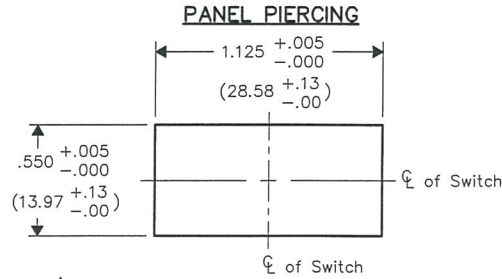

DIMENSIONS IN INCHES (MILLIMETERS)  
DO NOT SCALE DRAWING .....

Dwg. No.

GRS-2013C-1300

E  
D  
C  
B  
A

1 2 3 4 5 6 7 8 9 10

B-FORMAT 2002	REVISIONS	0	1
		RELEASED. DGW 10-07-2002	MOM./OFF/MOM. WAS MOM./OFF/ON IN TITLE. DGW 12-07-2012 <i>John Butler 12/16/2012</i>

<p><b>CW INDUSTRIES</b> Southampton, Pa. 18966</p> <p>TOLERANCES UNLESS OTHERWISE SPECIFIED</p> <p>2 Place Decimal ±.010 METRIC 3 Place Decimal ±.005 1 Place Dec. ±.25mm Angles ..... ±1° 2 Place Dec. ±.13mm</p> <p>Made for: CW IND.</p> <p>Drawn by: DGW 10-02-2002</p> <p>Checked by: <i>G. Gold 10-7-02</i></p> <p>Approval: <i>10-7-2</i></p>		<p>Title: <b>ROCKER SWITCH CENTER-OFF "POP IN" MOM./OFF/MOM.</b></p> <p>Division: <b>SWITCH</b></p> <p>Dwg. No. <b>GRS-2013C-1300</b></p>
--	--	---