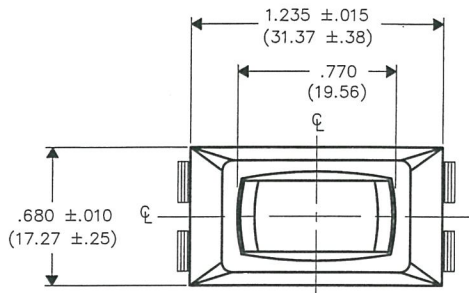

DIMENSIONS IN INCHES (MILLIMETERS)  
DO NOT SCALE DRAWING .....

Dwg. No.

GRS-2013C-1300

E  
D  
C  
B  
A

1 2 3 4 5 6 7 8 9 10

B-FORMAT 2002	REVISIONS	0	1
		RELEASED. DGW 10-07-2002	MOM./OFF/MOM. WAS MOM./OFF/ON IN TITLE. DGW 12-07-2012 <i>John Butler 12/16/2012</i>

<p><b>CW INDUSTRIES</b> Southampton, Pa. 18966</p> <p>TOLERANCES UNLESS OTHERWISE SPECIFIED</p> <p>2 Place Decimal ±.010 METRIC 3 Place Decimal ±.005 1 Place Dec. ±.25mm Angles ..... ±1° 2 Place Dec. ±.13mm</p> <p>Made for: CW IND.</p> <p>Drawn by: DGW 10-02-2002</p> <p>Checked by: <i>G. Gold 10-7-02</i></p> <p>Approval: <i>10-7-2</i></p>		<p>Title: <b>ROCKER SWITCH CENTER-OFF "POP IN" MOM./OFF/MOM.</b></p> <p>Division: <b>SWITCH</b></p> <p>Dwg. No. <b>GRS-2013C-1300</b></p>
--	--	---