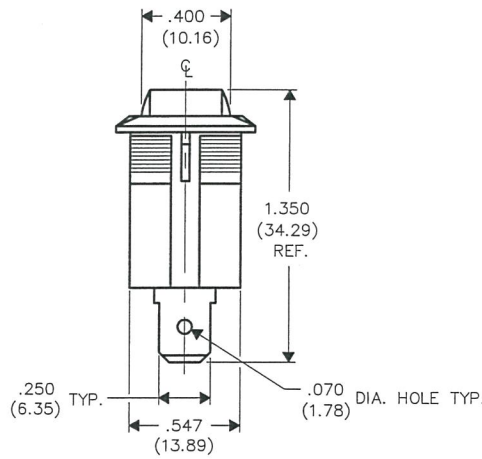

DIMENSIONS IN INCHES (MILLIMETERS)  
DO NOT SCALE DRAWING .....

Dwg. No.

GRS-2013C-1300

E  
D  
C  
B  
A

1 2 3 4 5 6 7 8 9 10

B-FORMAT 2002	REVISIONS	0	1
		RELEASED. DGW 10-07-2002	MOM./OFF/MOM. WAS MOM./OFF/ON IN TITLE. DGW 12-07-2012 <i>John Butler 12/16/2012</i>

<p><b>CW INDUSTRIES</b> Southampton, Pa. 18966</p> <p>TOLERANCES UNLESS OTHERWISE SPECIFIED</p> <p>2 Place Decimal ±.010 METRIC 3 Place Decimal ±.005 1 Place Dec. ±.25mm Angles ..... ±1° 2 Place Dec. ±.13mm</p> <p>Made for: CW IND.</p> <p>Drawn by: DGW 10-02-2002</p> <p>Checked by: <i>G. Gold 10-7-02</i></p> <p>Approval: <i>10-7-2</i></p>		<p>Title: <b>ROCKER SWITCH CENTER-OFF "POP IN" MOM./OFF/MOM.</b></p> <p>Division: <b>SWITCH</b></p> <p>Dwg. No. <b>GRS-2013C-1300</b></p>
--	--	---