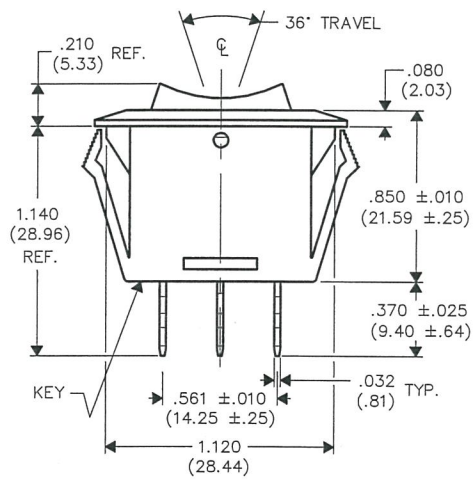

DIMENSIONS IN INCHES (MILLIMETERS)  
DO NOT SCALE DRAWING .....

Dwg. No.

GRS-2013C-1300

E  
D  
C  
B  
A

1 2 3 4 5 6 7 8 9 10

B-FORMAT 2002	REVISIONS	0	1
		RELEASED. DGW 10-07-2002	MOM./OFF/MOM. WAS MOM./OFF/ON IN TITLE. DGW 12-07-2012 <i>John Butler 12/16/2012</i>

<p><b>CW INDUSTRIES</b> Southampton, Pa. 18966</p> <p>TOLERANCES UNLESS OTHERWISE SPECIFIED</p> <p>2 Place Decimal ±.010 METRIC 3 Place Decimal ±.005 1 Place Dec. ±.25mm Angles ..... ±1° 2 Place Dec. ±.13mm</p> <p>Made for: CW IND.</p> <p>Drawn by: DGW 10-02-2002</p> <p>Checked by: <i>G. Gold 10-7-02</i></p> <p>Approval: <i>10-7-2</i></p>		<p>Title: <b>ROCKER SWITCH CENTER-OFF "POP IN" MOM./OFF/MOM.</b></p> <p>Division: <b>SWITCH</b></p> <p>Dwg. No. <b>GRS-2013C-1300</b></p>
--	--	---