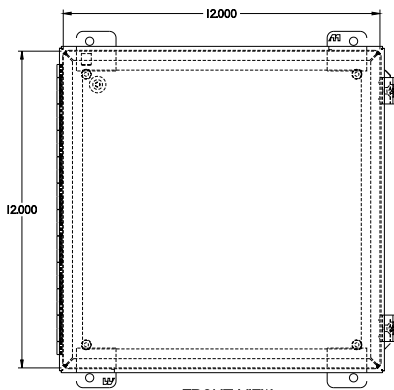

PART No. 1414PHL6LP

for more information visit
www.hammfg.com

Data subject to change without notice

TOP VIEW

ISOMETRIC VIEW

BACK VIEW

LEFT SIDE VIEW

FRONT VIEW

RIGHT SIDE VIEW

BOTTOM VIEW