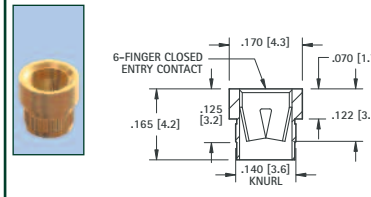

.040 (1.02) - .050 (1.27) PIN - SOLDER MOUNT

RoHS	NON-RoHS		Mtg. Hole Dia.
GOLD/GOLD	TIN/TIN	TIN/GOLD	
CAT. NO.	CAT. NO.	CAT. NO.	
1418	1438	1497	.104 (2.6)

.048 (1.22) - .064 (1.63) PIN - SOLDER MOUNT

RoHS	NON-RoHS		Mtg. Hole Dia.
GOLD/GOLD	TIN/TIN	TIN/GOLD	
CAT. NO.	CAT. NO.	CAT. NO.	
1682	1683	1684	.102 (2.6)

.065 (1.65) - .082 (2.08) PIN - SOLDER MOUNT

RoHS	NON-RoHS		Mtg. Hole Dia.
GOLD/GOLD	TIN/TIN	TIN/GOLD	
CAT. NO.	CAT. NO.	CAT. NO.	
1641A	1641B	1641C	.122 (3.1)

.065 (1.65) - .082 (2.08) PIN - SOLDER MOUNT

RoHS	NON-RoHS		Mtg. Hole Dia.
GOLD/GOLD	TIN/TIN	TIN/GOLD	
CAT. NO.	CAT. NO.	CAT. NO.	
1687	1688	1689	.146 (3.7)

.084 (2.13) - .102 (2.6) PIN - PRESS-FIT

RoHS	NON-RoHS		Mtg. Hole Dia.
GOLD/GOLD	TIN/TIN	TIN/GOLD	
CAT. NO.	CAT. NO.	CAT. NO.	
1640A	1640B	1640C	.138 (3.5)

.032 (.81) - .046 (1.17) PIN - CRIMP BARREL JACK

RoHS	NON-RoHS		Mtg. Hole Dia.
GOLD/GOLD	TIN/TIN	TIN/GOLD	
CAT. NO.	CAT. NO.	CAT. NO.	
3593	3594	3595	

IC SOCKET CONTACTS FOR .015 (.38) - .025 (.64) LEADS - PRESS-FIT