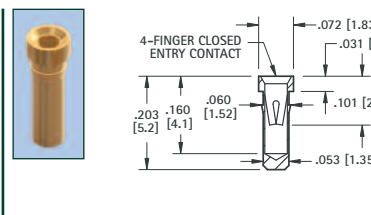

.065 (1.65) - .082 (2.08) PIN - SOLDER MOUNT

RoHS	NON-RoHS		Mtg. Hole Dia.
GOLD/GOLD	TIN/TIN	TIN/GOLD	
CAT. NO.	CAT. NO.	CAT. NO.	
1641A	1641B	1641C	.122 (3.1)

.065 (1.65) - .082 (2.08) PIN - SOLDER MOUNT

RoHS	NON-RoHS		Mtg. Hole Dia.
GOLD/GOLD	TIN/TIN	TIN/GOLD	
CAT. NO.	CAT. NO.	CAT. NO.	
1687	1688	1689	.146 (3.7)

.084 (2.13) - .102 (2.6) PIN - PRESS-FIT

RoHS	NON-RoHS		Mtg. Hole Dia.
GOLD/GOLD	TIN/TIN	TIN/GOLD	
CAT. NO.	CAT. NO.	CAT. NO.	
1640A	1640B	1640C	.138 (3.5)

.032 (.81) - .046 (1.17) PIN - CRIMP BARREL JACK

RoHS	NON-RoHS		Mtg. Hole Dia.
GOLD/GOLD	TIN/TIN	TIN/GOLD	
CAT. NO.	CAT. NO.	CAT. NO.	
3593	3594	3595	

IC SOCKET CONTACTS FOR .015 (.38) - .025 (.64) LEADS - PRESS-FIT

RoHS	NON-RoHS		L Length	Mtg. Hole Dia.
GOLD/GOLD	TIN/TIN	TIN/GOLD		
CAT. NO.	CAT. NO.	CAT. NO.		
3501	3505	3504	.360 (9.2)	.057
3502	3506	3508	.510 (13.0)	(1.45)

RoHS	NON-RoHS		Mtg. Hole Dia.
GOLD/GOLD	TIN/TIN	TIN/GOLD	
CAT. NO.	CAT. NO.	CAT. NO.	
3503	3507	3509	.057 (1.45)