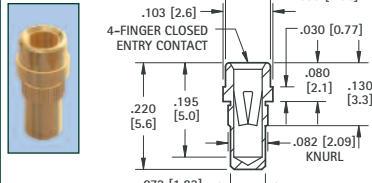

MICRO JACKS

.032 (.81) - .046 (1.17) PIN - SOLDER MOUNT

RoHS	NON-RoHS		Mtg. Hole Dia.
GOLD/GOLD	TIN/TIN	TIN/GOLD	
CAT. NO.	CAT. NO.	CAT. NO.	
1417	1437	1479	.076 (1.93)

.032 (.81) - .046 (1.17) PIN - PRESS-FIT

RoHS	NON-RoHS		Mtg. Hole Dia.
GOLD/GOLD	TIN/TIN	TIN/GOLD	
CAT. NO.	CAT. NO.	CAT. NO.	
1443	1446	1473	.078 (1.98)

.032 (.81) - .046 (1.17) PIN - PRESS-FIT

RoHS	NON-RoHS		Mtg. Hole Dia.
GOLD/GOLD	TIN/TIN	TIN/GOLD	
CAT. NO.	CAT. NO.	CAT. NO.	
1442	1445	1486	.079 (2.0)

.032 (.81) - .046 (1.17) PIN - SOLDER MOUNT

RoHS	NON-RoHS		Mtg. Hole Dia.
GOLD/GOLD	TIN/TIN	TIN/GOLD	
CAT. NO.	CAT. NO.	CAT. NO.	
1441	1444	1488	.076 (1.93)

.032 (.81) - .046 (1.17) PIN - SOLDER MOUNT

RoHS	NON-RoHS		Mtg. Hole Dia.
GOLD/GOLD	TIN/TIN	TIN/GOLD	
CAT. NO.	CAT. NO.	CAT. NO.	
1674	1675	1676	.087 (2.21)