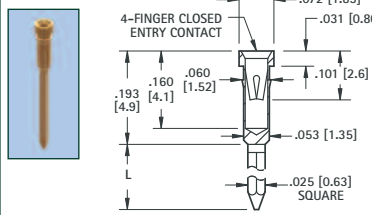

.065 (1.65) - .082 (2.08) PIN - SOLDER MOUNT

RoHS	NON-RoHS		Mtg. Hole Dia.
GOLD/GOLD	TIN/TIN	TIN/GOLD	
CAT. NO.	CAT. NO.	CAT. NO.	
1641A	1641B	1641C	.122 (3.1)

.065 (1.65) - .082 (2.08) PIN - SOLDER MOUNT

RoHS	NON-RoHS		Mtg. Hole Dia.
GOLD/GOLD	TIN/TIN	TIN/GOLD	
CAT. NO.	CAT. NO.	CAT. NO.	
1687	1688	1689	.146 (3.7)

.084 (2.13) - .102 (2.6) PIN - PRESS-FIT

RoHS	NON-RoHS		Mtg. Hole Dia.
GOLD/GOLD	TIN/TIN	TIN/GOLD	
CAT. NO.	CAT. NO.	CAT. NO.	
1640A	1640B	1640C	.138 (3.5)

.032 (.81) - .046 (1.17) PIN - CRIMP BARREL JACK

RoHS	NON-RoHS		Mtg. Hole Dia.
GOLD/GOLD	TIN/TIN	TIN/GOLD	
CAT. NO.	CAT. NO.	CAT. NO.	
3593	3594	3595	

IC SOCKET CONTACTS FOR .015 (.38) - .025 (.64) LEADS - PRESS-FIT

RoHS	NON-RoHS		L Length	Mtg. Hole Dia.
GOLD/GOLD	TIN/TIN	TIN/GOLD		
CAT. NO.	CAT. NO.	CAT. NO.		
3501	3505	3504	.360 (9.2)	.057
3502	3506	3508	.510 (13.0)	(1.45)

RoHS	NON-RoHS		Mtg. Hole Dia.
GOLD/GOLD	TIN/TIN	TIN/GOLD	
CAT. NO.	CAT. NO.	CAT. NO.	
3503	3507	3509	.057 (1.45)