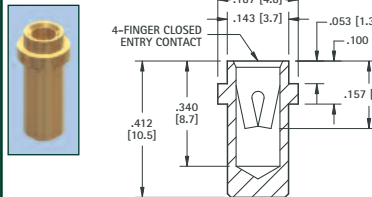

.032 (.81) - .046 (1.17) PIN - SOLDER MOUNT

RoHS	NON-RoHS		Mtg. Hole Dia.
GOLD/GOLD	TIN/TIN	TIN/GOLD	
CAT. NO.	CAT. NO.	CAT. NO.	
1677	1678	1679	.089 (2.26)

.032 (.81) - .046 (1.17) PIN - SOLDER MOUNT

RoHS	NON-RoHS		Mtg. Hole Dia.
GOLD/GOLD	TIN/TIN	TIN/GOLD	
CAT. NO.	CAT. NO.	CAT. NO.	
1414	1434	1496	.089 (2.26)

.040 (1.02) - .050 (1.27) PIN - SOLDER MOUNT

RoHS	NON-RoHS		Mtg. Hole Dia.
GOLD/GOLD	TIN/TIN	TIN/GOLD	
CAT. NO.	CAT. NO.	CAT. NO.	
1418	1438	1497	.104 (2.6)

.048 (1.22) - .064 (1.63) PIN - SOLDER MOUNT

RoHS	NON-RoHS		Mtg. Hole Dia.
GOLD/GOLD	TIN/TIN	TIN/GOLD	
CAT. NO.	CAT. NO.	CAT. NO.	
1682	1683	1684	.102 (2.6)

.065 (1.65) - .082 (2.08) PIN - SOLDER MOUNT

RoHS	NON-RoHS		Mtg. Hole Dia.
GOLD/GOLD	TIN/TIN	TIN/GOLD	
CAT. NO.	CAT. NO.	CAT. NO.	
1641A	1641B	1641C	.122 (3.1)

.065 (1.65) - .082 (2.08) PIN - SOLDER MOUNT

RoHS	NON-RoHS		Mtg. Hole Dia.
GOLD/GOLD	TIN/TIN	TIN/GOLD	
CAT. NO.	CAT. NO.	CAT. NO.	
1687	1688	1689	.146 (3.7)

.084 (2.13) - .102 (2.6) PIN - PRESS-FIT

RoHS	NON-RoHS		Mtg. Hole Dia.
GOLD/GOLD	TIN/TIN	TIN/GOLD	
CAT. NO.	CAT. NO.	CAT. NO.	
1640A	1640B	1640C	.138 (3.5)