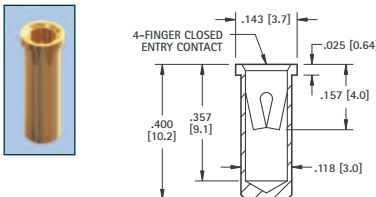

.032 (.81) - .046 (1.17) PIN - SOLDER MOUNT

RoHS	NON-RoHS		Mtg. Hole Dia.
GOLD/GOLD	TIN/TIN	TIN/GOLD	
CAT. NO.	CAT. NO.	CAT. NO.	
1677	1678	1679	.089 (2.26)

.032 (.81) - .046 (1.17) PIN - SOLDER MOUNT

RoHS	NON-RoHS		Mtg. Hole Dia.
GOLD/GOLD	TIN/TIN	TIN/GOLD	
CAT. NO.	CAT. NO.	CAT. NO.	
1414	1434	1496	.089 (2.26)

.040 (1.02) - .050 (1.27) PIN - SOLDER MOUNT

RoHS	NON-RoHS		Mtg. Hole Dia.
GOLD/GOLD	TIN/TIN	TIN/GOLD	
CAT. NO.	CAT. NO.	CAT. NO.	
1418	1438	1497	.104 (2.6)

.048 (1.22) - .064 (1.63) PIN - SOLDER MOUNT

RoHS	NON-RoHS		Mtg. Hole Dia.
GOLD/GOLD	TIN/TIN	TIN/GOLD	
CAT. NO.	CAT. NO.	CAT. NO.	
1682	1683	1684	.102 (2.6)

.065 (1.65) - .082 (2.08) PIN - SOLDER MOUNT

RoHS	NON-RoHS		Mtg. Hole Dia.
GOLD/GOLD	TIN/TIN	TIN/GOLD	
CAT. NO.	CAT. NO.	CAT. NO.	
1641A	1641B	1641C	.122 (3.1)

.065 (1.65) - .082 (2.08) PIN - SOLDER MOUNT

RoHS	NON-RoHS		Mtg. Hole Dia.
GOLD/GOLD	TIN/TIN	TIN/GOLD	
CAT. NO.	CAT. NO.	CAT. NO.	
1687	1688	1689	.146 (3.7)

.084 (2.13) - .102 (2.6) PIN - PRESS-FIT

RoHS	NON-RoHS		Mtg. Hole Dia.
GOLD/GOLD	TIN/TIN	TIN/GOLD	
CAT. NO.	CAT. NO.	CAT. NO.	
1640A	1640B	1640C	.138 (3.5)