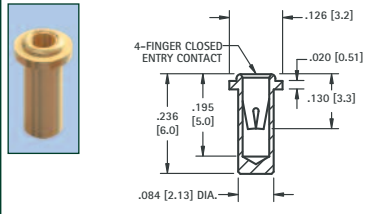

MICRO JACKS

.032 (.81) - .046 (1.17) PIN - SOLDER MOUNT

RoHS	NON-RoHS		Mtg. Hole Dia.
GOLD/GOLD	TIN/TIN	TIN/GOLD	
CAT. NO.	CAT. NO.	CAT. NO.	
1417	1437	1479	.076 (1.93)

.032 (.81) - .046 (1.17) PIN - PRESS-FIT

RoHS	NON-RoHS		Mtg. Hole Dia.
GOLD/GOLD	TIN/TIN	TIN/GOLD	
CAT. NO.	CAT. NO.	CAT. NO.	
1443	1446	1473	.078 (1.98)

.032 (.81) - .046 (1.17) PIN - PRESS-FIT

RoHS	NON-RoHS		Mtg. Hole Dia.
GOLD/GOLD	TIN/TIN	TIN/GOLD	
CAT. NO.	CAT. NO.	CAT. NO.	
1442	1445	1486	.079 (2.0)

.032 (.81) - .046 (1.17) PIN - SOLDER MOUNT

RoHS	NON-RoHS		Mtg. Hole Dia.
GOLD/GOLD	TIN/TIN	TIN/GOLD	
CAT. NO.	CAT. NO.	CAT. NO.	
1441	1444	1488	.076 (1.93)

.032 (.81) - .046 (1.17) PIN - SOLDER MOUNT

RoHS	NON-RoHS		Mtg. Hole Dia.
GOLD/GOLD	TIN/TIN	TIN/GOLD	
CAT. NO.	CAT. NO.	CAT. NO.	
1674	1675	1676	.087 (2.21)

.032 (.81) - .046 (1.17) PIN - SOLDER MOUNT

RoHS	NON-RoHS		Mtg. Hole Dia.
GOLD/GOLD	TIN/TIN	TIN/GOLD	
CAT. NO.	CAT. NO.	CAT. NO.	
1677	1678	1679	.089 (2.26)

.032 (.81) - .046 (1.17) PIN - SOLDER MOUNT

RoHS	NON-RoHS		Mtg. Hole Dia.
GOLD/GOLD	TIN/TIN	TIN/GOLD	
CAT. NO.	CAT. NO.	CAT. NO.	
1414	1434	1496	.089 (2.26)