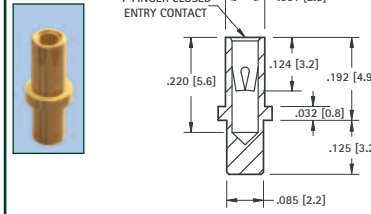

.032 (.81) - .046 (1.17) PIN - SOLDER MOUNT

RoHS	NON-RoHS		Mtg. Hole Dia.
GOLD/GOLD	TIN/TIN	TIN/GOLD	
CAT. NO.	CAT. NO.	CAT. NO.	
1441	1444	1488	.076 (1.93)

.032 (.81) - .046 (1.17) PIN - SOLDER MOUNT

RoHS	NON-RoHS		Mtg. Hole Dia.
GOLD/GOLD	TIN/TIN	TIN/GOLD	
CAT. NO.	CAT. NO.	CAT. NO.	
1674	1675	1676	.087 (2.21)

.032 (.81) - .046 (1.17) PIN - SOLDER MOUNT

RoHS	NON-RoHS		Mtg. Hole Dia.
GOLD/GOLD	TIN/TIN	TIN/GOLD	
CAT. NO.	CAT. NO.	CAT. NO.	
1677	1678	1679	.089 (2.26)

.032 (.81) - .046 (1.17) PIN - SOLDER MOUNT

RoHS	NON-RoHS		Mtg. Hole Dia.
GOLD/GOLD	TIN/TIN	TIN/GOLD	
CAT. NO.	CAT. NO.	CAT. NO.	
1414	1434	1496	.089 (2.26)

.040 (1.02) - .050 (1.27) PIN - SOLDER MOUNT

RoHS	NON-RoHS		Mtg. Hole Dia.
GOLD/GOLD	TIN/TIN	TIN/GOLD	
CAT. NO.	CAT. NO.	CAT. NO.	
1418	1438	1497	.104 (2.6)

.048 (1.22) - .064 (1.63) PIN - SOLDER MOUNT

RoHS	NON-RoHS		Mtg. Hole Dia.
GOLD/GOLD	TIN/TIN	TIN/GOLD	
CAT. NO.	CAT. NO.	CAT. NO.	
1682	1683	1684	.102 (2.6)