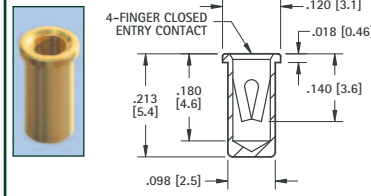

.032 (.81) - .046 (1.17) PIN - SOLDER MOUNT

RoHS	NON-RoHS		Mtg. Hole Dia.
GOLD/GOLD	TIN/TIN	TIN/GOLD	
CAT. NO.	CAT. NO.	CAT. NO.	
1441	1444	1488	.076 (1.93)

.032 (.81) - .046 (1.17) PIN - SOLDER MOUNT

RoHS	NON-RoHS		Mtg. Hole Dia.
GOLD/GOLD	TIN/TIN	TIN/GOLD	
CAT. NO.	CAT. NO.	CAT. NO.	
1674	1675	1676	.087 (2.21)

.032 (.81) - .046 (1.17) PIN - SOLDER MOUNT

RoHS	NON-RoHS		Mtg. Hole Dia.
GOLD/GOLD	TIN/TIN	TIN/GOLD	
CAT. NO.	CAT. NO.	CAT. NO.	
1677	1678	1679	.089 (2.26)

.032 (.81) - .046 (1.17) PIN - SOLDER MOUNT

RoHS	NON-RoHS		Mtg. Hole Dia.
GOLD/GOLD	TIN/TIN	TIN/GOLD	
CAT. NO.	CAT. NO.	CAT. NO.	
1414	1434	1496	.089 (2.26)

.040 (1.02) - .050 (1.27) PIN - SOLDER MOUNT

RoHS	NON-RoHS		Mtg. Hole Dia.
GOLD/GOLD	TIN/TIN	TIN/GOLD	
CAT. NO.	CAT. NO.	CAT. NO.	
1418	1438	1497	.104 (2.6)

.048 (1.22) - .064 (1.63) PIN - SOLDER MOUNT

RoHS	NON-RoHS		Mtg. Hole Dia.
GOLD/GOLD	TIN/TIN	TIN/GOLD	
CAT. NO.	CAT. NO.	CAT. NO.	
1682	1683	1684	.102 (2.6)