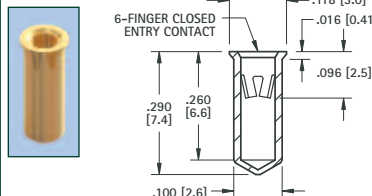

.032 (.81) - .046 (1.17) PIN - SOLDER MOUNT

RoHS	NON-RoHS		Mtg. Hole Dia.
GOLD/GOLD	TIN/TIN	TIN/GOLD	
CAT. NO.	CAT. NO.	CAT. NO.	
1441	1444	1488	.076 (1.93)

.032 (.81) - .046 (1.17) PIN - SOLDER MOUNT

RoHS	NON-RoHS		Mtg. Hole Dia.
GOLD/GOLD	TIN/TIN	TIN/GOLD	
CAT. NO.	CAT. NO.	CAT. NO.	
1674	1675	1676	.087 (2.21)

.032 (.81) - .046 (1.17) PIN - SOLDER MOUNT

RoHS	NON-RoHS		Mtg. Hole Dia.
GOLD/GOLD	TIN/TIN	TIN/GOLD	
CAT. NO.	CAT. NO.	CAT. NO.	
1677	1678	1679	.089 (2.26)

.032 (.81) - .046 (1.17) PIN - SOLDER MOUNT

RoHS	NON-RoHS		Mtg. Hole Dia.
GOLD/GOLD	TIN/TIN	TIN/GOLD	
CAT. NO.	CAT. NO.	CAT. NO.	
1414	1434	1496	.089 (2.26)

.040 (1.02) - .050 (1.27) PIN - SOLDER MOUNT

RoHS	NON-RoHS		Mtg. Hole Dia.
GOLD/GOLD	TIN/TIN	TIN/GOLD	
CAT. NO.	CAT. NO.	CAT. NO.	
1418	1438	1497	.104 (2.6)

.048 (1.22) - .064 (1.63) PIN - SOLDER MOUNT

RoHS	NON-RoHS		Mtg. Hole Dia.
GOLD/GOLD	TIN/TIN	TIN/GOLD	
CAT. NO.	CAT. NO.	CAT. NO.	
1682	1683	1684	.102 (2.6)

.065 (1.65) - .082 (2.08) PIN - SOLDER MOUNT

RoHS	NON-RoHS		Mtg. Hole Dia.
GOLD/GOLD	TIN/TIN	TIN/GOLD	
CAT. NO.	CAT. NO.	CAT. NO.	
1641A	1641B	1641C	.122 (3.1)

.065 (1.65) - .082 (2.08) PIN - SOLDER MOUNT