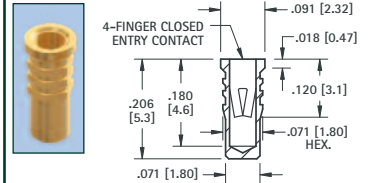

MICRO JACKS

.032 (.81) - .046 (1.17) PIN - SOLDER MOUNT

RoHS	NON-RoHS		Mtg. Hole Dia.
GOLD/GOLD	TIN/TIN	TIN/GOLD	
CAT. NO.	CAT. NO.	CAT. NO.	
1417	1437	1479	.076 (1.93)

.032 (.81) - .046 (1.17) PIN - PRESS-FIT

RoHS	NON-RoHS		Mtg. Hole Dia.
GOLD/GOLD	TIN/TIN	TIN/GOLD	
CAT. NO.	CAT. NO.	CAT. NO.	
1443	1446	1473	.078 (1.98)

.032 (.81) - .046 (1.17) PIN - PRESS-FIT

RoHS	NON-RoHS		Mtg. Hole Dia.
GOLD/GOLD	TIN/TIN	TIN/GOLD	
CAT. NO.	CAT. NO.	CAT. NO.	
1442	1445	1486	.079 (2.0)

.032 (.81) - .046 (1.17) PIN - SOLDER MOUNT

RoHS	NON-RoHS		Mtg. Hole Dia.
GOLD/GOLD	TIN/TIN	TIN/GOLD	
CAT. NO.	CAT. NO.	CAT. NO.	
1441	1444	1488	.076 (1.93)

.032 (.81) - .046 (1.17) PIN - SOLDER MOUNT

RoHS	NON-RoHS		Mtg. Hole Dia.
GOLD/GOLD	TIN/TIN	TIN/GOLD	
CAT. NO.	CAT. NO.	CAT. NO.	
1674	1675	1676	.087 (2.21)