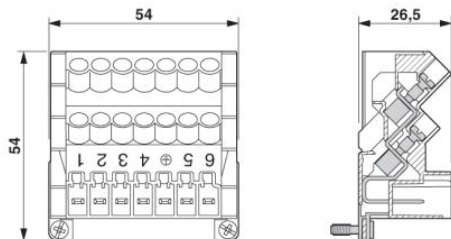

Certificates / Approvals

Certification

CUL, UL, VDE-PZI

Accessories

Item	Designation	Description
Bridges		
0201155	EB 2- 6	Insertion bridge, Number of positions: 2, Color: gray
Marking		
3040588	PC	Keying star, Length: 3 mm, Width: 3 mm, Height: 6 mm, Color: red

Diagrams/Drawings

Diagram

Derating diagram

Dimensioned drawing

Dimensional drawing

Address

PHOENIX CONTACT Inc., USA
586 Fulling Mill Road
Middletown, PA 17057, USA
Phone (800) 888-7388
Fax (717) 944-1625
<http://www.phoenixcon.com>