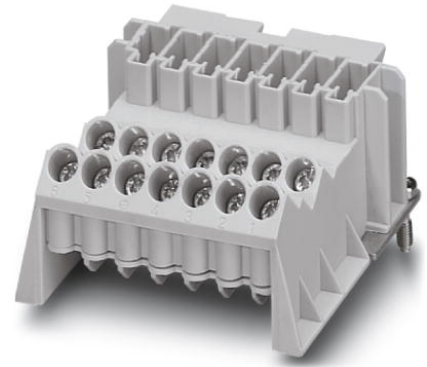

DC-B 6-IBT-7X4-UT

Order No.: 1581065

<http://eshop.phoenixcontact.de/phoenix/treeViewClick.do?UID=1581065>DUPLICON T-box contact insert 6 x 4 mm² + PE with 2 screw
connections per position, type B6**Commercial data**

Certificates / Approvals

Certification

CUL, UL, VDE-PZI

Accessories

Item	Designation	Description
Bridges		
0201155	EB 2- 6	Insertion bridge, Number of positions: 2, Color: gray
Marking		
3040588	PC	Keying star, Length: 3 mm, Width: 3 mm, Height: 6 mm, Color: red