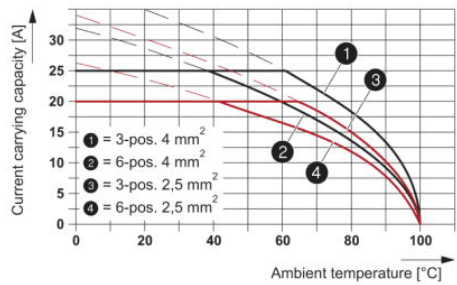

Accessories

Item	Designation	Description
Bridges		
0201155	EB 2- 6	Insertion bridge, Number of positions: 2, Color: gray
Marking		
3040588	PC	Keying star, Length: 3 mm, Width: 3 mm, Height: 6 mm, Color: red

Diagrams/Drawings

Diagram

Derating diagram