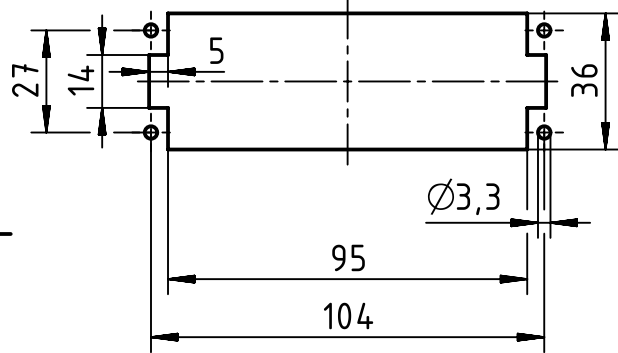

panel cut out (1:2)

	All Dimensions in mm Original Size DIN A4		Scale 1:1	Free size tol.		Ref.
						Sub.
	All rights reserved		Created by HOLLERT	Inspected by SPILKERN	Standardisation TIEMANNA	Date 2013-11-05
	Department EL PD - DE					State Final Release
HARTING Electric GmbH & Co. KG D-32339 Espelkamp			Title Han High Temp 24E-c male			Doc-Key / ECM-Nr. 100528800/UGD/001/A 500000067351
			Type TB	Number 09 33 824 2602		Rev. A Page 1/1