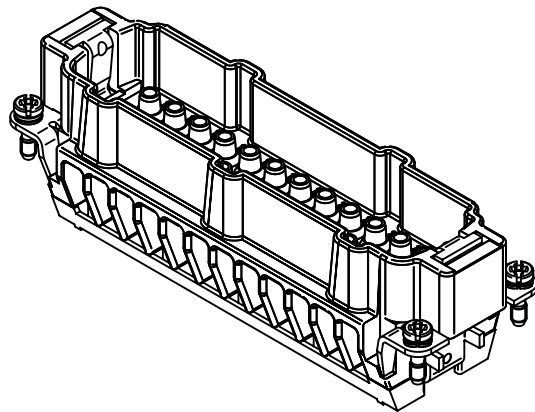

panel cut out (1:2)

	All Dimensions in mm Original Size DIN A4		Scale 1:1	Free size tol.		Ref.
						Sub.
	All rights reserved		Created by HOLLERT	Inspected by SPILKERN	Standardisation TIEMANNA	Date 2013-11-05
	Department EL PD - DE					State Final Release
HARTING Electric GmbH & Co. KG D-32339 Espelkamp			Title Han High Temp 24E-c male			Doc-Key / ECM-Nr. 100528800/UGD/001/A 500000067351
			Type TB	Number 09 33 824 2602		Rev. A Page 1/1