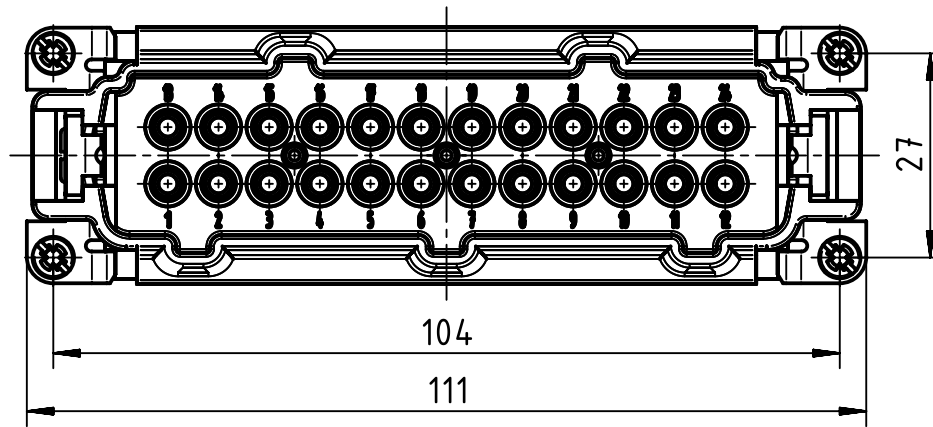

panel cut out (1:2)

	All Dimensions in mm Original Size DIN A4		Scale 1:1	Free size tol.		Ref.
						Sub.
	All rights reserved		Created by HOLLERT	Inspected by SPILKERN	Standardisation TIEMANNA	Date 2013-11-05
	Department EL PD - DE					State Final Release
HARTING Electric GmbH & Co. KG D-32339 Espelkamp			Title Han High Temp 24E-c male			Doc-Key / ECM-Nr. 100528800/UGD/001/A 500000067351
			Type TB	Number 09 33 824 2602		Rev. A Page 1/1