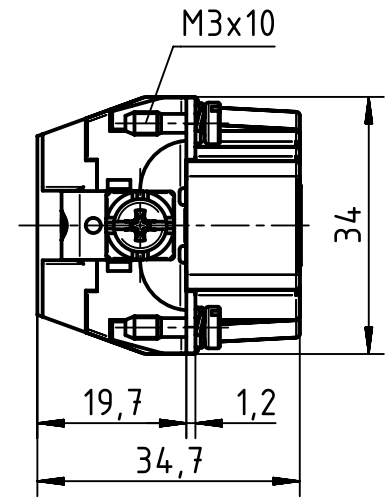

panel cut out (1:2)

	All Dimensions in mm Original Size DIN A4		Scale 1:1	Free size tol.		Ref.
						Sub.
	All rights reserved		Created by HOLLERT	Inspected by SPILKERN	Standardisation TIEMANNA	Date 2013-11-05
	Department EL PD - DE					State Final Release
HARTING Electric GmbH & Co. KG D-32339 Espelkamp			Title Han High Temp 24E-c male			Doc-Key / ECM-Nr. 100528800/UGD/001/A 500000067351
			Type TB	Number 09 33 824 2602		Rev. A Page 1/1