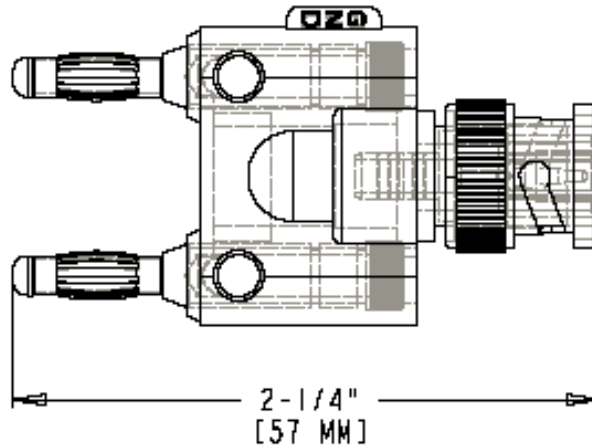

Part Number: BU-00261
Description: Adapter-BNC Male to Double Banana Plug
3707

- Adapter-BNC Male to Double Banana Plug
- Allow BNC female connector to be used with equipment having banana jacks
- 0.16" (4.11 mm) diameter holes in body give side stackable connections
- Material: BNC: Tarnish resistant plated brass body and gold-plated brass center; Banana plugs: Brass body and beryllium copper nine-leaf springs, nickel-plated; Insulator: Nylon
- Length: 2.25" (57 mm)
- *Std. Colors: -0 Black
- RoHS Compliant