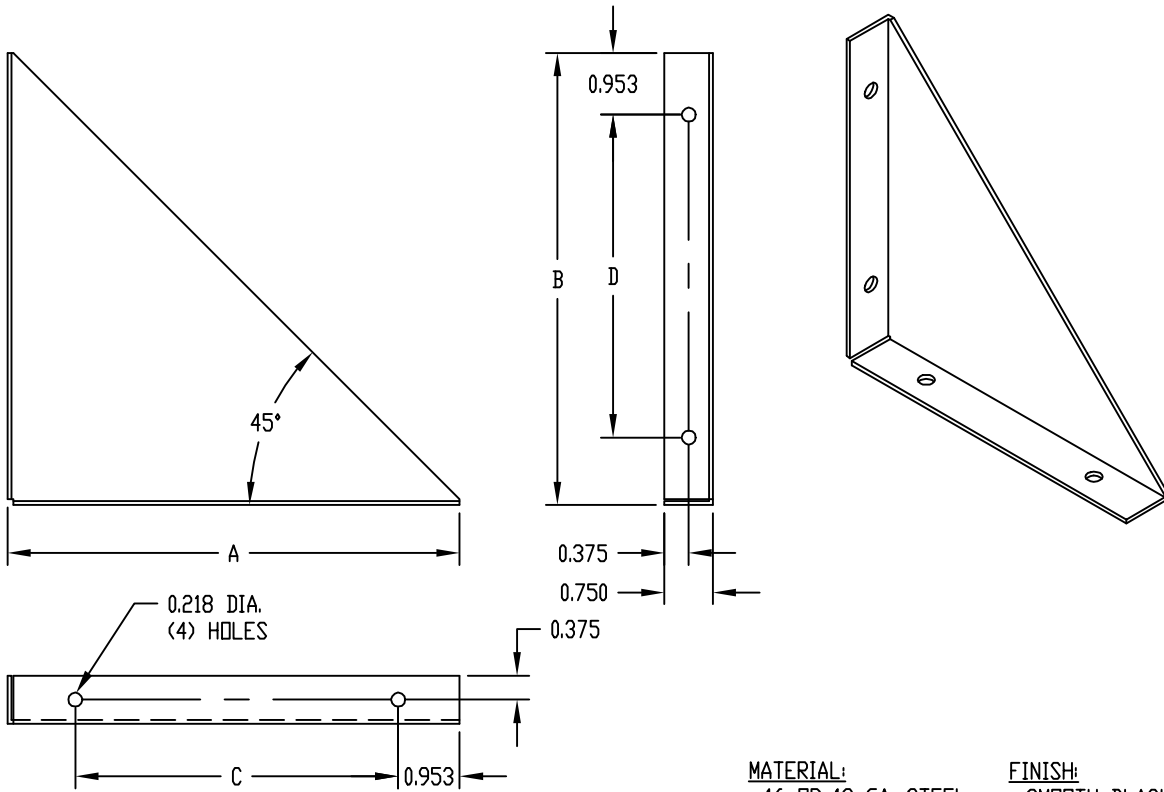

PART NAME

TRIANGULAR MOUNTING BRACKET

PART No.

MB-1266 TO MB-1268

MATERIAL: 16 OR 18 GA. STEEL  
FINISH: SMOOTH BLACK

PART No.	A	B	C	D
MB-1266	5.000	5.000	3.000	3.000
MB-1267	7.000	7.000	5.000	5.000
MB-1268	9.000	9.000	7.000	7.000

PART NAME

LEVELER KIT

PART No.

RL-7770

MATERIAL:  
MOUNTING BRACKET \_\_\_\_\_ 12 GA. STEEL  
FINISH:  
MOUNTING BRACKET \_\_\_\_\_ SMOOTH BLACK