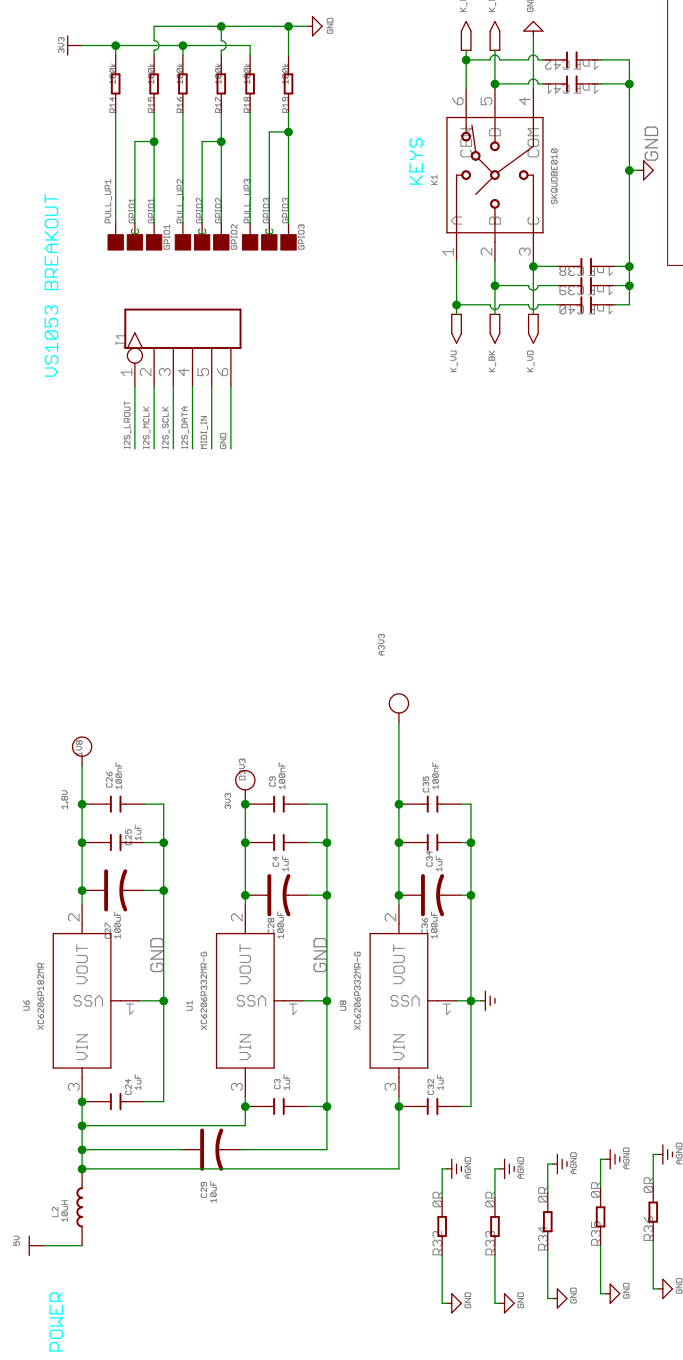

SeedStudio

TITLE: Music Shield v2.2

Design:	Frankie.Chu	Check:	Bruce
Date:	30/5/2012	Version:	V2.0
			Sheet: 1/1

P3 P4 P5 P6
00000

1 2 3 4 5 6

A B C D

SeedStudio

TITLE: Music Shield v2.2

Design: FrankieChu

Date: 30/5/2012

Check:

Vision: v2.0

Sheet: 1/1

1 2 3 4 5 6

A B C D