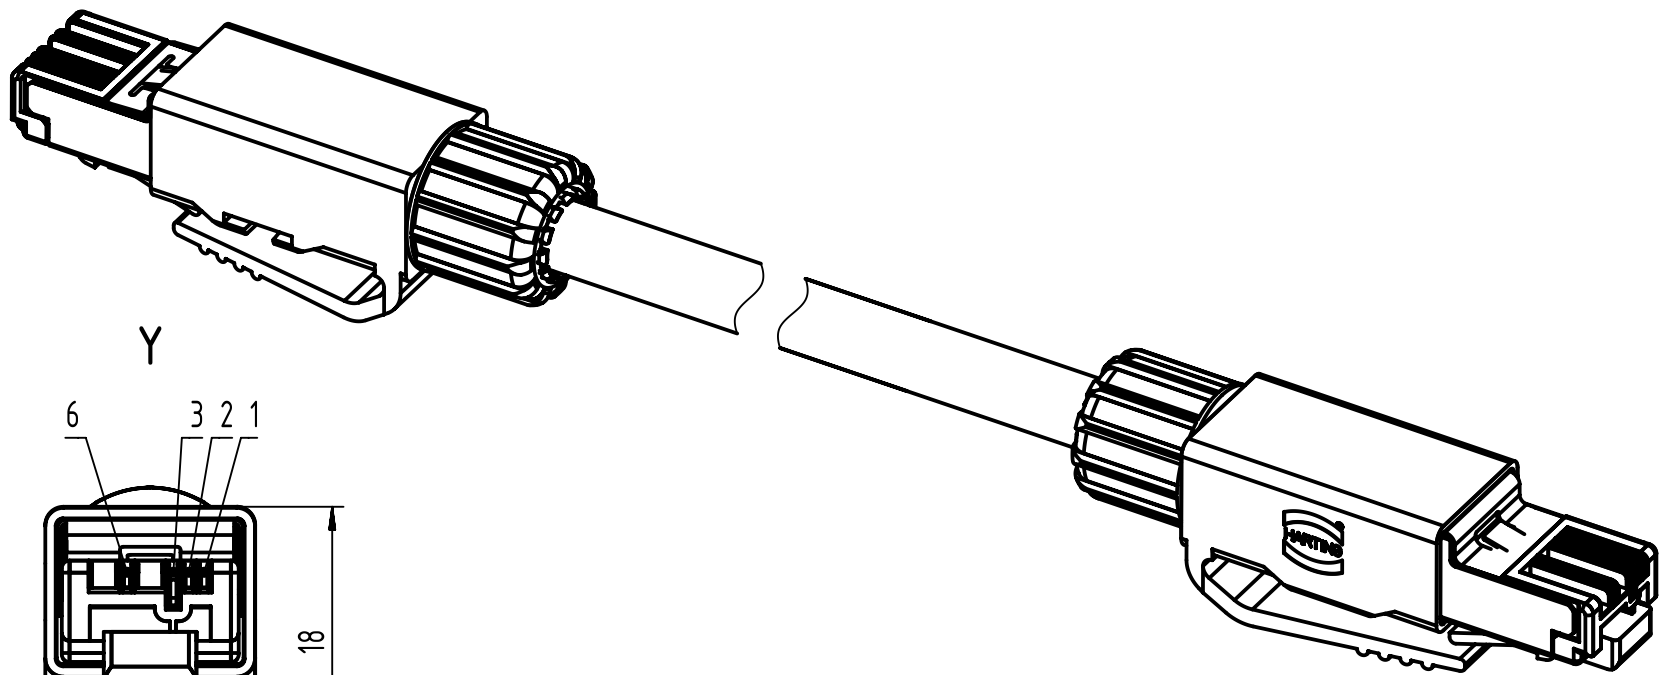

HARTING RJ Industrial RJ45, Cat. 5, 4-pole

- Protection level: IP20
 - Temperature range: -40°C...+70°C

	All rights reserved Department EC PD - RO	All Dimensions in mm Original Size DIN A3		Scale 2:1	Free size tol.	Ref. Sub.
		Created by TAMAS	Inspected by AVRAM	Standardisation HOFFMANN	Date 2015-12-04	State Final Release
HARTING Electronics GmbH D-32339 Espelkamp		Title RJ Industrial Cable Assembly			Doc-Key / ECM-Nr. 100081047/UGD/027/C 50000098021	
		Type TB	Number 0945751YYYYY		Rev. C	Page 1/2