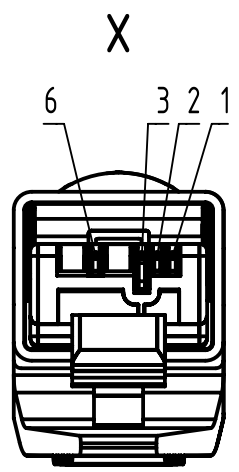

HARTING RJ Industrial RJ45, Cat. 5, 4-pole

- Protection level: IP20
 - Temperature range: -40°C...+70°C

	All rights reserved Department EC PD - RO	All Dimensions in mm Original Size DIN A3		Scale 2:1	Free size tol.	Ref. Sub.
		Created by TAMAS	Inspected by AVRAM	Standardisation HOFFMANN	Date 2015-12-04	State Final Release
HARTING Electronics GmbH D-32339 Espelkamp		Title RJ Industrial Cable Assembly			Doc-Key / ECM-Nr. 100081047/UGD/027/C 50000098021	
		Type TB	Number 0945751YYYYY		Rev. C	Page 1/2