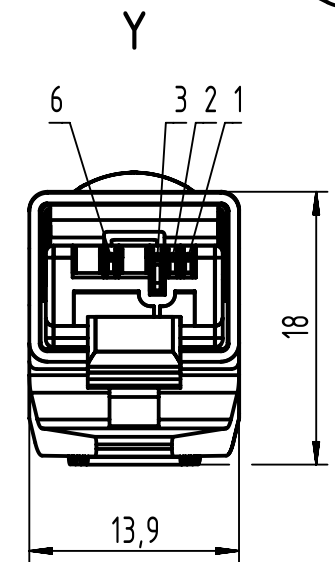

HARTING RJ Industrial RJ45, Cat. 5, 4-pole

- Protection level: IP20
 - Temperature range: -40°C...+70°C

	All rights reserved Department EC PD - RO	All Dimensions in mm Original Size DIN A3		Scale 2:1	Free size tol.	Ref. Sub.
		Created by TAMAS	Inspected by AVRAM	Standardisation HOFFMANN	Date 2015-12-04	State Final Release
HARTING Electronics GmbH D-32339 Espelkamp		Title RJ Industrial Cable Assembly			Doc-Key / ECM-Nr. 100081047/UGD/027/C 50000098021	
		Type TB	Number 0945751YYYYY		Rev. C	Page 1/2