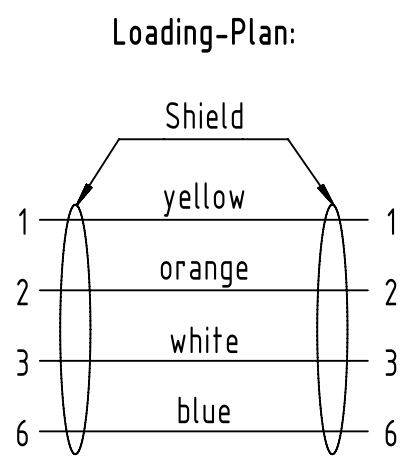

HARTING RJ Industrial RJ45, Cat. 5, 4-pole

- Protection level: IP20
 - Temperature range: -40°C...+70°C

	All rights reserved Department EC PD - RO	All Dimensions in mm Original Size DIN A3		Scale 2:1	Free size tol.	Ref. Sub.
		Created by TAMAS	Inspected by AVRAM	Standardisation HOFFMANN	Date 2015-12-04	State Final Release
HARTING Electronics GmbH D-32339 Espelkamp		Title RJ Industrial Cable Assembly			Doc-Key / ECM-Nr. 100081047/UGD/027/C 50000098021	
		Type TB	Number 0945751YYYYY		Rev. C	Page 1/2