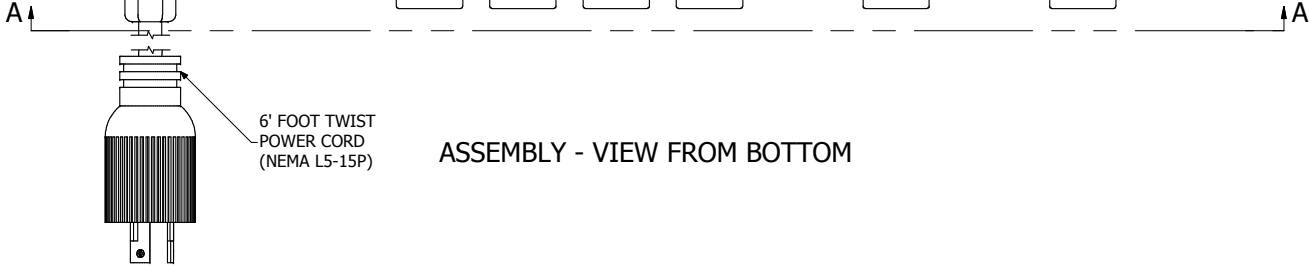

RESETTABLE CIRCUIT BREAKER LIGHTED ON/OFF POWER SWITCH SURGE INDICATOR LIGHT

ASSEMBLY - VIEW FROM FRONT

ASSEMBLY - VIEW FROM BOTTOM

SECTION A-A

ISOMETRIC VIEW

ASSEMBLY - VIEW FROM SIDE

1583H6**S**	
Finish - Front - Black Painted Steel	
Back - Black Painted Steel	
Rated - 125 VAC, 60 Hz, 15 Amps	
Approvals - CSA Certified Standards C22.2 (No. 21-95, 42-99)	
- CSA No. 8-M1986	
Surge Specs - 780 Joules, 54000 Amps Transient Current	
- Protection in 3 AC Modes (L-N, N-G, L-G)	
Colours & Cord Length	
1583H6C1SBK - Black w/ 6' Foot Power Cord (NEMA 5-15P)	
1583H6C1S- ASA 61 Grey w/ 6' Foot Power Cord (NEMA 5-15P)	
1583H6D1SBK - Black w/ 15' Foot Power Cord (NEMA 5-15P)	
1583H6D1S- ASA 61 Grey w/ 15' Foot Power Cord (NEMA 5-15P)	