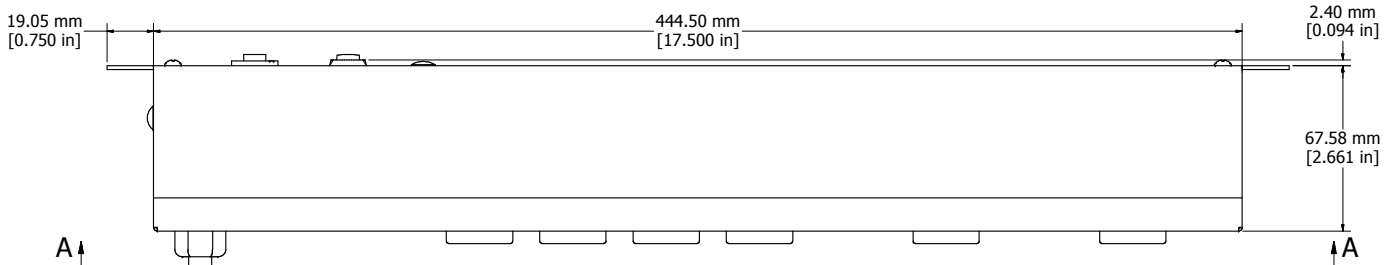

RESETTABLE CIRCUIT BREAKER LIGHTED ON/OFF POWER SWITCH SURGE INDICATOR LIGHT

ASSEMBLY - VIEW FROM FRONT

ASSEMBLY - VIEW FROM BOTTOM

SECTION A-A

ISOMETRIC VIEW

ASSEMBLY - VIEW FROM SIDE

1583H6**S**	
Finish - Front - Black Painted Steel	
Back - Black Painted Steel	
Rated - 125 VAC, 60 Hz, 15 Amps	
Approvals - CSA Certified Standards C22.2 (No. 21-95, 42-99)	
- CSA No. 8-M1986	
Surge Specs - 780 Joules, 54000 Amps Transient Current	
- Protection in 3 AC Modes (L-N, N-G, L-G)	
Colours & Cord Length	
1583H6C1SBK - Black w/ 6' Foot Power Cord (NEMA 5-15P)	
1583H6C1S- ASA 61 Grey w/ 6' Foot Power Cord (NEMA 5-15P)	
1583H6D1SBK - Black w/ 15' Foot Power Cord (NEMA 5-15P)	
1583H6D1S- ASA 61 Grey w/ 15' Foot Power Cord (NEMA 5-15P)	