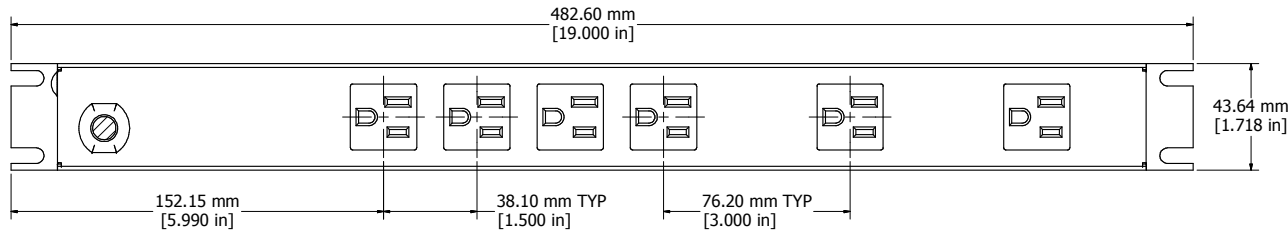

RESETTABLE CIRCUIT BREAKER LIGHTED ON/OFF POWER SWITCH SURGE INDICATOR LIGHT

ASSEMBLY - VIEW FROM FRONT

ASSEMBLY - VIEW FROM BOTTOM

SECTION A-A

ISOMETRIC VIEW

ASSEMBLY - VIEW FROM SIDE

1583H6**S**	
Finish - Front - Black Painted Steel	
Back - Black Painted Steel	
Rated - 125 VAC, 60 Hz, 15 Amps	
Approvals - CSA Certified Standards C22.2 (No. 21-95, 42-99)	
- CSA No. 8-M1986	
Surge Specs - 780 Joules, 54000 Amps Transient Current	
- Protection in 3 AC Modes (L-N, N-G, L-G)	
Colours & Cord Length	
1583H6C1SBK - Black w/ 6' Foot Power Cord (NEMA 5-15P)	
1583H6C1S- ASA 61 Grey w/ 6' Foot Power Cord (NEMA 5-15P)	
1583H6D1SBK - Black w/ 15' Foot Power Cord (NEMA 5-15P)	
1583H6D1S- ASA 61 Grey w/ 15' Foot Power Cord (NEMA 5-15P)	