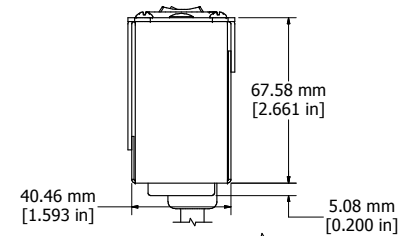

RESETTABLE CIRCUIT BREAKER LIGHTED ON/OFF POWER SWITCH SURGE INDICATOR LIGHT

ASSEMBLY - VIEW FROM FRONT

ASSEMBLY - VIEW FROM BOTTOM

SECTION A-A

ISOMETRIC VIEW

ASSEMBLY - VIEW FROM SIDE

1583H6**S**	
Finish - Front - Black Painted Steel	
Back - Black Painted Steel	
Rated - 125 VAC, 60 Hz, 15 Amps	
Approvals - CSA Certified Standards C22.2 (No. 21-95, 42-99)	
- CSA No. 8-M1986	
Surge Specs - 780 Joules, 54000 Amps Transient Current	
- Protection in 3 AC Modes (L-N, N-G, L-G)	
Colours & Cord Length	
1583H6C1SBK - Black w/ 6' Foot Power Cord (NEMA 5-15P)	
1583H6C1S- ASA 61 Grey w/ 6' Foot Power Cord (NEMA 5-15P)	
1583H6D1SBK - Black w/ 15' Foot Power Cord (NEMA 5-15P)	
1583H6D1S- ASA 61 Grey w/ 15' Foot Power Cord (NEMA 5-15P)	