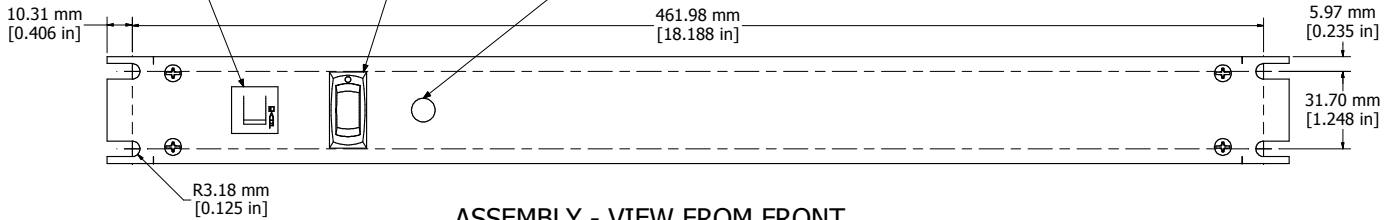

RESETTABLE CIRCUIT BREAKER LIGHTED ON/OFF POWER SWITCH SURGE INDICATOR LIGHT

ASSEMBLY - VIEW FROM FRONT

ASSEMBLY - VIEW FROM BOTTOM

SECTION A-A

ISOMETRIC VIEW

ASSEMBLY - VIEW FROM SIDE

1583H6**S**	
Finish - Front - Black Painted Steel	
Back - Black Painted Steel	
Rated - 125 VAC, 60 Hz, 15 Amps	
Approvals - CSA Certified Standards C22.2 (No. 21-95, 42-99)	
- CSA No. 8-M1986	
Surge Specs - 780 Joules, 54000 Amps Transient Current	
- Protection in 3 AC Modes (L-N, N-G, L-G)	
Colours & Cord Length	
1583H6C1SBK - Black w/ 6' Foot Power Cord (NEMA 5-15P)	
1583H6C1S- ASA 61 Grey w/ 6' Foot Power Cord (NEMA 5-15P)	
1583H6D1SBK - Black w/ 15' Foot Power Cord (NEMA 5-15P)	
1583H6D1S- ASA 61 Grey w/ 15' Foot Power Cord (NEMA 5-15P)	