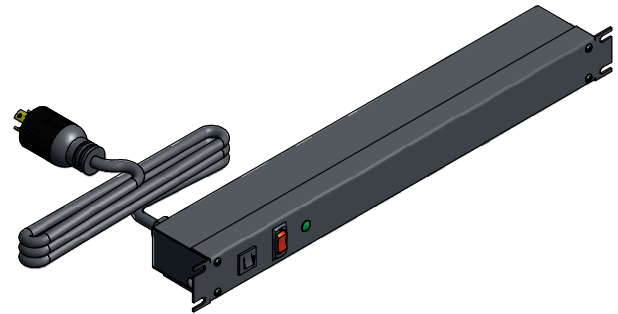

RESETTABLE CIRCUIT BREAKER LIGHTED ON/OFF POWER SWITCH SURGE INDICATOR LIGHT

ASSEMBLY - VIEW FROM FRONT

ASSEMBLY - VIEW FROM BOTTOM

SECTION A-A

ISOMETRIC VIEW

ASSEMBLY - VIEW FROM SIDE

1583H6**S**	
Finish - Front - Black Painted Steel	
Back - Black Painted Steel	
Rated - 125 VAC, 60 Hz, 15 Amps	
Approvals - CSA Certified Standards C22.2 (No. 21-95, 42-99)	
- CSA No. 8-M1986	
Surge Specs - 780 Joules, 54000 Amps Transient Current	
- Protection in 3 AC Modes (L-N, N-G, L-G)	
Colours & Cord Length	
1583H6C1SBK - Black w/ 6' Foot Power Cord (NEMA 5-15P)	
1583H6C1S- ASA 61 Grey w/ 6' Foot Power Cord (NEMA 5-15P)	
1583H6D1SBK - Black w/ 15' Foot Power Cord (NEMA 5-15P)	
1583H6D1S- ASA 61 Grey w/ 15' Foot Power Cord (NEMA 5-15P)	