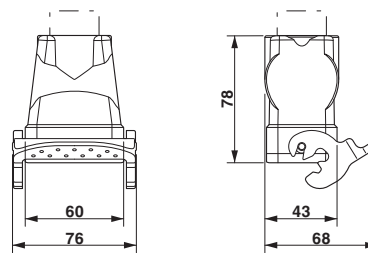

HEAVYCON B6 coupling housing, with single locking latch, height: 77.5 mm, with 1 x M25 thread, straight cable outlet

Key Commercial Data

| | |
|--------------------------------------|----------|
| Packing unit | 1 STK |
| Weight per Piece (excluding packing) | 178.0 g |
| Custom tariff number | 85389099 |
| Country of origin | Germany |

Technical data

Dimensions

| | |
|--------|---------|
| Height | 77.5 mm |
| Width | 43 mm |
| Length | 73 mm |

Ambient conditions

| | |
|--------------------------------------|-------------------|
| Degree of protection of housing (IP) | IP65 |
| Ambient temperature (operation) | -40 °C ... 125 °C |

Housing - HC-B 6-KML-H-O1STM25 - 1460283

Technical data

General

| | |
|------------------------------|-----------------------------|
| Screw connection | none |
| Type of the screw connection | 1x M25 |
| Housing material | Aluminum die-cast |
| Housing surface material | Powder-coated, gray |
| Seal material | NBR |
| Material lock | Stainless steel, handle: PA |
| Material grip body interlock | PA-GF |

Drawings

Schematic diagram

Dimensional drawing

Dimensional drawing

Classifications

eCl@ss

| | |
|------------|----------|
| eCl@ss 4.0 | 27140816 |
| eCl@ss 4.1 | 27140816 |
| eCl@ss 5.0 | 27143424 |
| eCl@ss 5.1 | 27143424 |
| eCl@ss 6.0 | 27143424 |
| eCl@ss 7.0 | 27440209 |
| eCl@ss 8.0 | 27440202 |
| eCl@ss 9.0 | 27440202 |