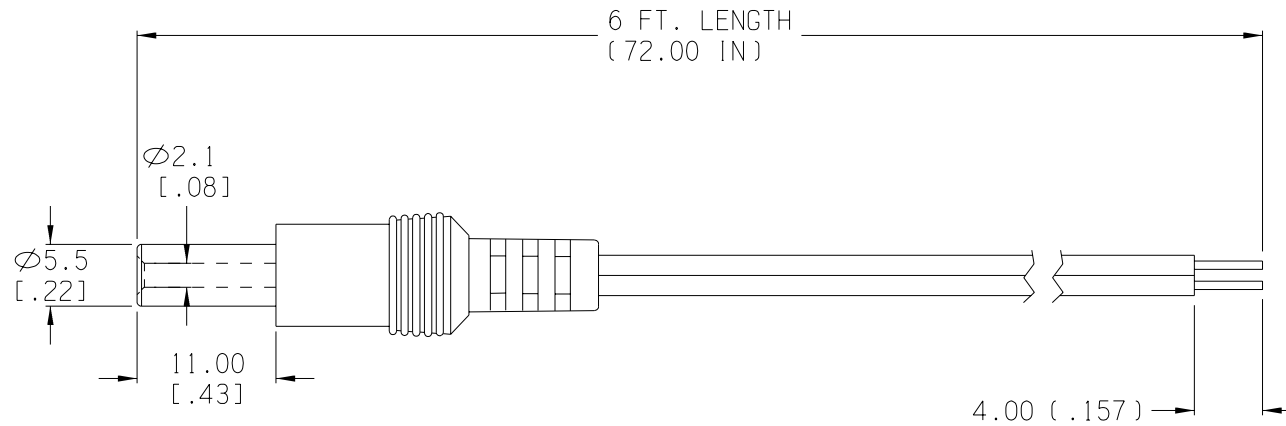

Date	SYM	REVISION RECORD	AUTH	DR.	CK.

HOUSING: BLACK PVC
 CORD: UL2468, 300V, 80°C, 24 AWG
 PASSES UL FLAME TEST VW-1
 CENTER IS POSITIVE CONTACT
 DC MOLDED PLUG: 2.1mm X 5.5mm
 CURRENT RATING: 6A MAX.

Tolerance (Inches)	 Memory Protection Devices, Inc. 200 Broad Hollow Road, Farmingdale, New York 11735		
Decimal $\pm .5$ (.020)		Scale	Drawn By B.S. Approved By T.B.
Fractional $\pm .8$ (.030)	Title 2.1mm DC MOLDED PLUG WITH 6' WIRE LEADS		
Angular $\pm 3^\circ$	Date 11/02/02	Drawing Number 172-4101	