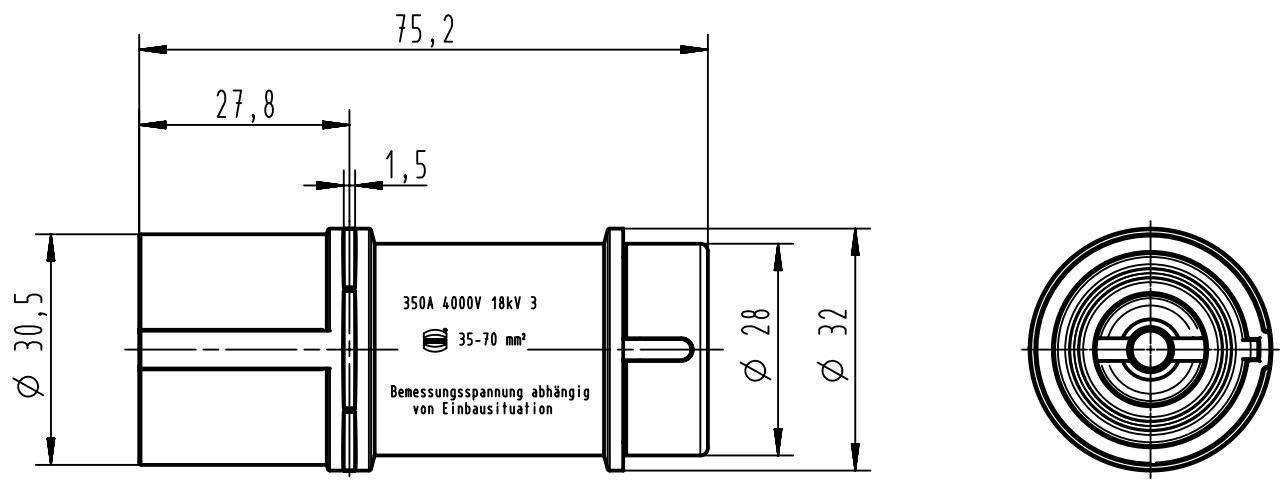

A

B

C

D

All Dimensions in mm Original Size DIN A4		Scale 1:1		Free size tol.		Ref.	
		Created by FINKEV		Inspected by MOOR		Standardisation SCHMIDTM	
All rights reserved Department EL PD - DE		Title Han 1 HC 350A/4KV -male- 35-70 mm		State Final Release		Doc-Key / ECM-Nr. 100132460/UGD/006/B 500000089896	
		HARTING Electric GmbH & Co. KG D-32339 Espelkamp		Type TB		Number 09 11 001 2651	
Leiterquerschnitt/ wire gauge							
35-70 mm ²		AWG 1-2/0					