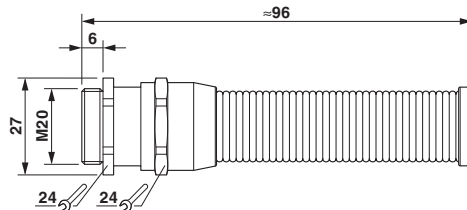

Cable gland - G-INB-M20-S68N-NEPDS-S - 1415182

Technical data

Ambient conditions

Ambient temperature (operation)	-40 °C ... 100 °C (static)

General

No. of conductors	1
Cable gland material	Nickel-plated brass
Material, insert	PA
Cable seal material	EPDM
O-ring material	EPDM
Shielded	No
Thread type on connection side	M20
Torque	8 Nm (Union nut) 8 Nm (Support)
Color	silver
Impact category	6
Execution of the strain relief	A

Drawings

Dimensional drawing

Classifications

eCl@ss

eCl@ss 5.1	27149109
eCl@ss 6.0	27149109
eCl@ss 8.0	27149109
eCl@ss 9.0	27144432

ETIM

ETIM 5.0	EC000441