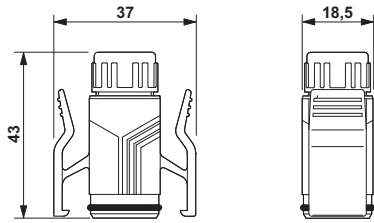

RJ45 sleeve housings - VS-08-T-RJ45/IP 67 - 1688696

Dimensioned drawing

RJ45 sleeve housing IP67

© Phoenix Contact 2012 - all rights reserved
<http://www.phoenixcontact.com>