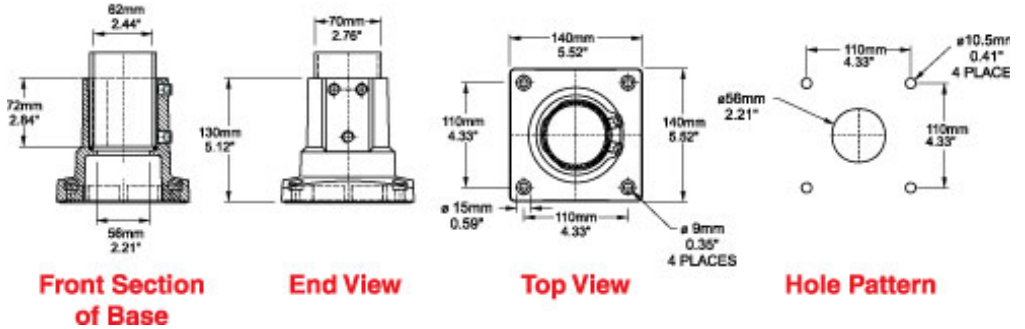

Tara Plus Base 70 *TPSSB70 Series*

- For use with 70 mm tube.
- Compatible with all vertical and horizontal configurations.
- Compatible with tube up or tube down configurations.
- Die-cast Aluminum G Al Si 12.
- No rotation.