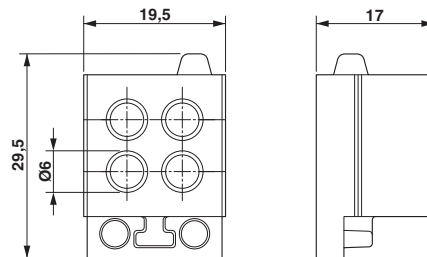

Cable sleeve, no. of conductors: 4, length: 29.5 mm, width: 19.5 mm, height: 17 mm, external cable diameter: 4x 5 mm ... 6 mm , color: black

Product Description

Slotted cable sleeve

Key Commercial Data

Packing unit	10 STK
GTIN	
GTIN	4046356776363

Technical data

Dimensions

External cable diameter	4x 5 mm ... 6 mm
Length	29.5 mm
Width	19.5 mm
Height	17 mm

Ambient conditions

Degree of protection	IP54 (Observe the assembly instructions)
Ambient temperature (operation)	-40 °C ... 125 °C (static)

Environmental Product Compliance

Cable sleeve - CES-SRG-BK-4X6 - 1410152

Technical data

Environmental Product Compliance

China RoHS	Environmentally friendly use period: unlimited = EFUP-e
	No hazardous substances above threshold values

Drawings

Dimensional drawing

Dimensional drawing

Phoenix Contact 2018 © - all rights reserved
<http://www.phoenixcontact.com>

PHOENIX CONTACT GmbH & Co. KG
Flachsmarktstr. 8
32825 Blomberg
Germany
Tel. +49 5235 300
Fax +49 5235 3 41200
<http://www.phoenixcontact.com>