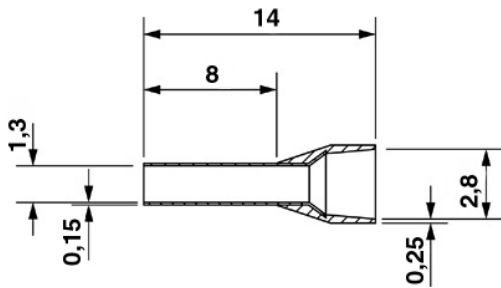

Ferrule diameter	1.3 mm
Insulating collar thickness	0.25 mm
Sleeve wall thickness	0.15 mm

Certificates / Approvals

Certification CSA, UCSA

Diagrams/Drawings

Dimensioned drawing