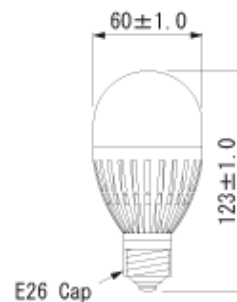

*Dimming not supported.

External Dimensions (Unit: mm)

Property of light distribution

Seamless LED Lighting

- Lineup
- Installation Example

Wall Washers

- Lineup

Downlights